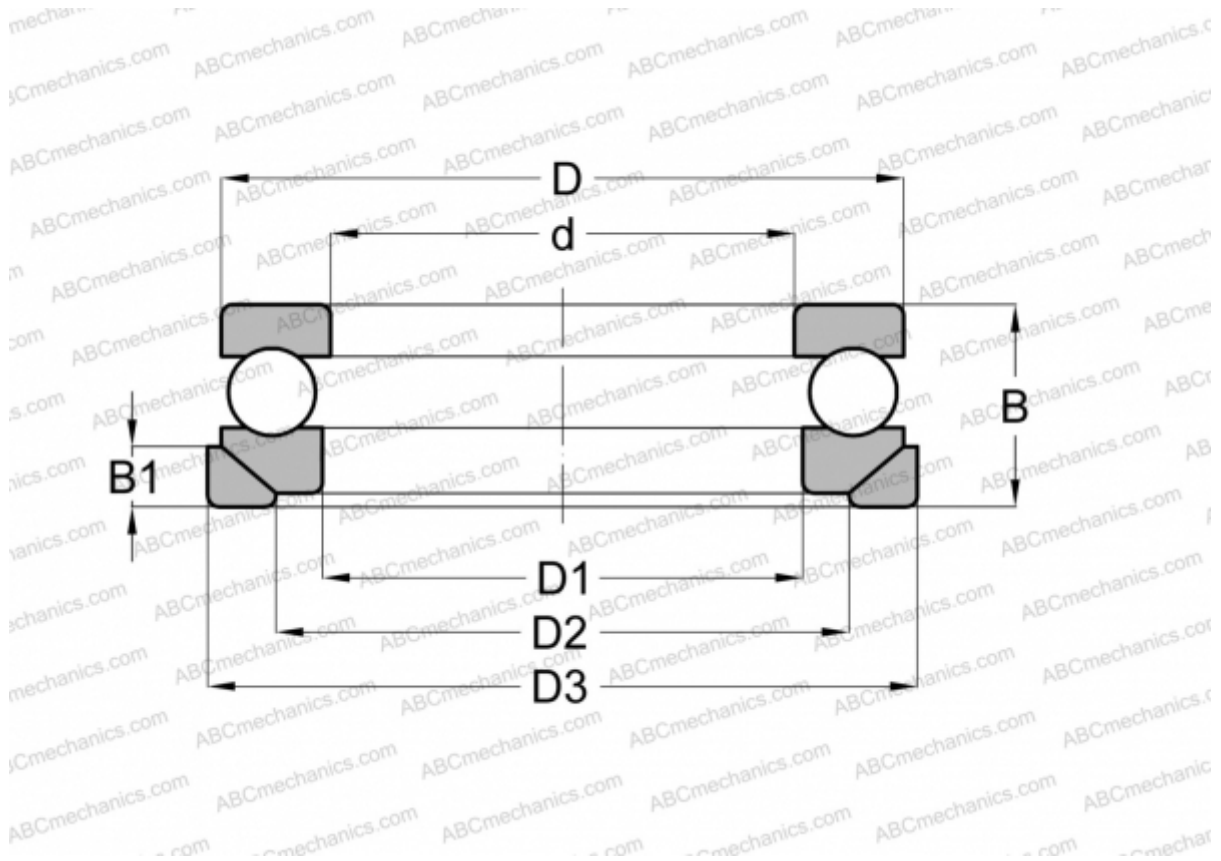

## 53414 U STEYR

Thrust ball bearings

TYPE: Ball bearings, Thrust ball bearing, Single direction, With spherical housing locating washer and seating washer, separable

### Technical specification

#### DIMENSIONS, MM

d	70,000
D	150,000
D1	73,000
D2	110,000
D3	155,000
B	69,000
B1	19,500

**WEIGHT, KG** 6,350

**MANUFACTURER** [STEYR](#)