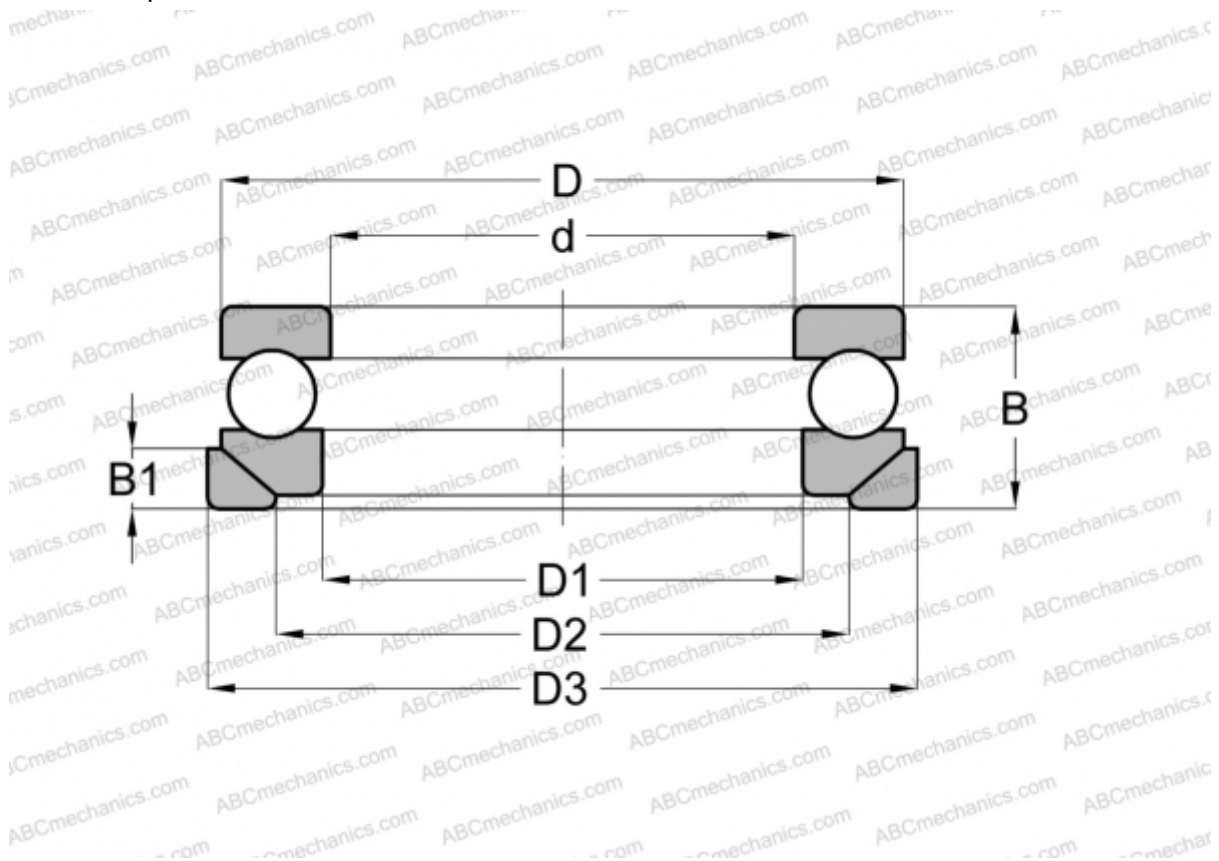

## 53215+U 215 SKF

Thrust ball bearings

TYPE: Ball bearings, Thrust ball bearing, Single direction, With spherical housing locating washer and seating washer, separable

### Technical specification

#### DIMENSIONS, MM

d	75,000
D	110,000
D1	77,000
D2	92,000
D3	115,000
B	32,000
B1	9,500

**WEIGHT, KG** 1,000

**MANUFACTURER** [SKF](#)