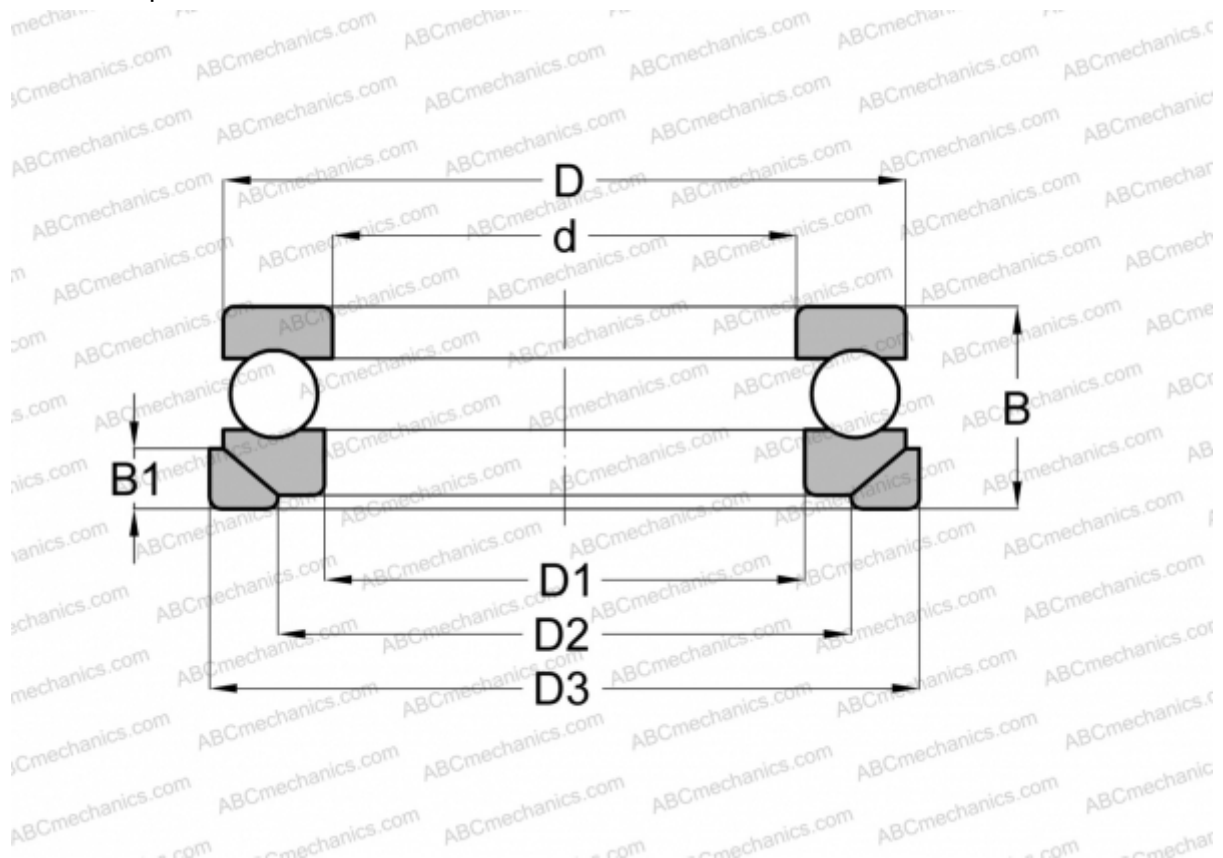

53215 U NSK

Thrust ball bearings

TYPE: Ball bearings, Thrust ball bearing, Single direction, With spherical housing locating washer and seating washer, separable

Technical specification

DIMENSIONS, MM

d	75,000
D	110,000
D1	77,000
D2	92,000
D3	115,000
B	32,000
B1	9,500

WEIGHT, KG 1,061

MANUFACTURER [NSK](#)

INTERCHANGE

ABC	53215+U215
FAG	53215+U215
RIV	LR 75

INTERCHANGE

SKF	53215+U 215
STEYR	53215 U