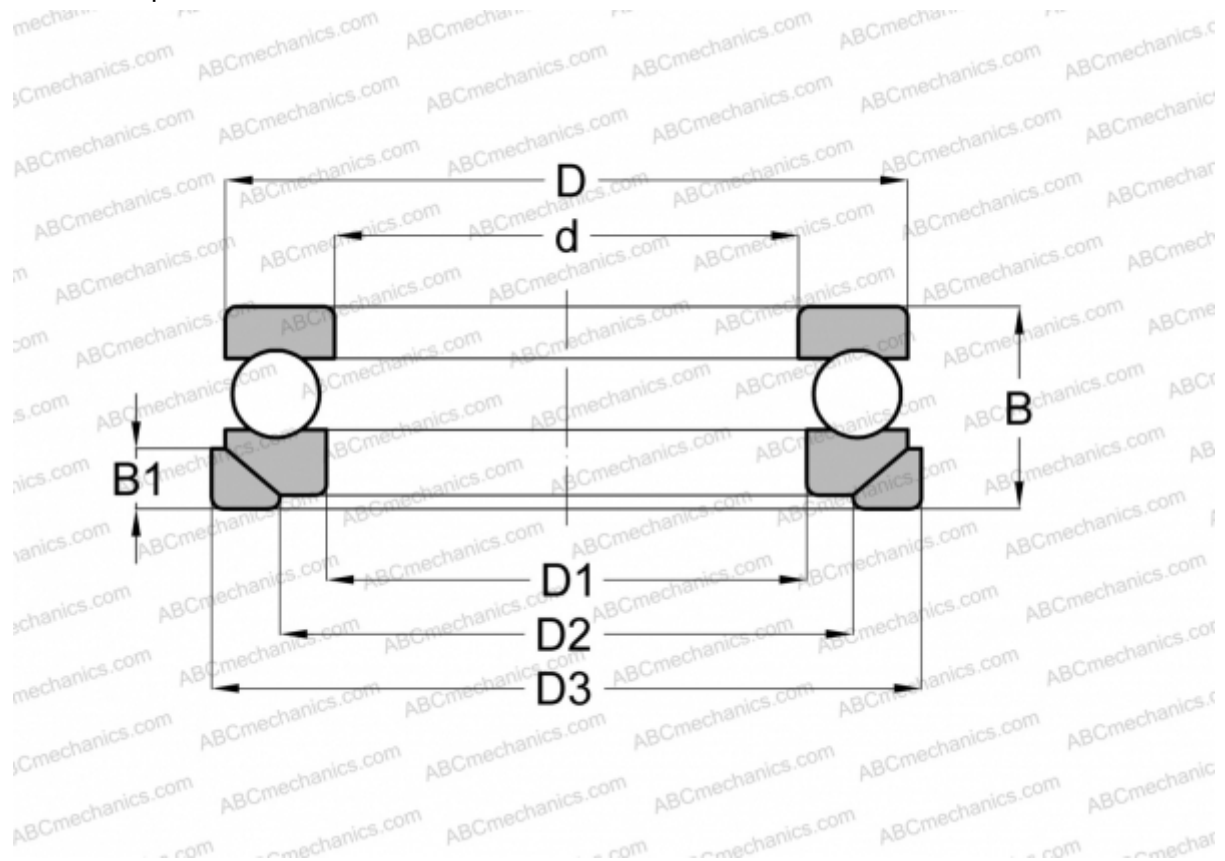

## 53216+U216 FAG

Thrust ball bearings

TYPE: Ball bearings, Thrust ball bearing, Single direction, With spherical housing locating washer and seating washer, separable

### Technical specification

#### DIMENSIONS, MM

d	80,000
D	115,000
D1	82,000
D2	98,000
D3	120,000
B	33,000
B1	10,000

**WEIGHT, KG** 1,152

**MANUFACTURER** [FAG](#)