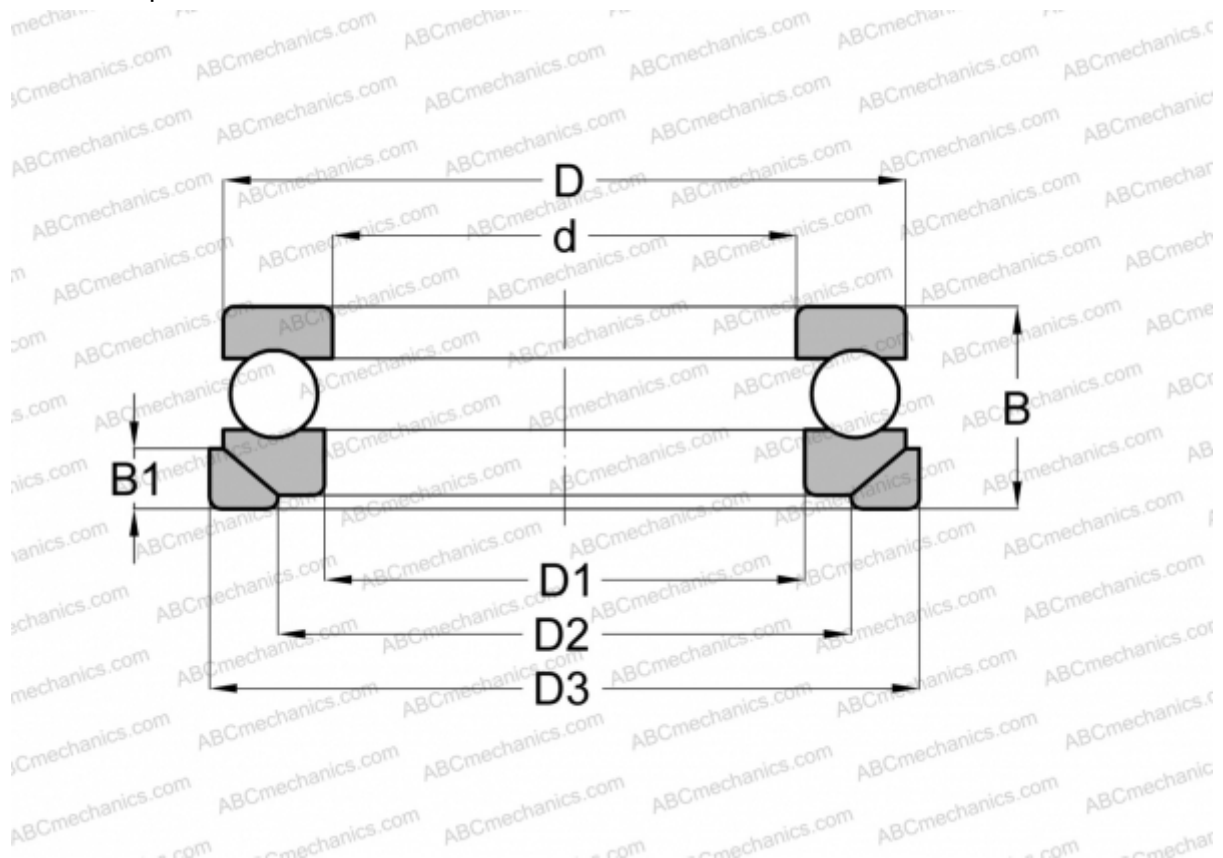

53216+U 216 SKF

Thrust ball bearings

TYPE: Ball bearings, Thrust ball bearing, Single direction, With spherical housing locating washer and seating washer, separable

Technical specification

DIMENSIONS, MM

d	80,000
D	115,000
D1	82,000
D2	98,000
D3	120,000
B	33,000
B1	10,000

WEIGHT, KG 1,100

MANUFACTURER [SKF](#)

INTERCHANGE

ABC	53216+U216
FAG	53216+U216
RIV	LR 80

INCLUDED PRODUCTS

U 216

INTERCHANGE