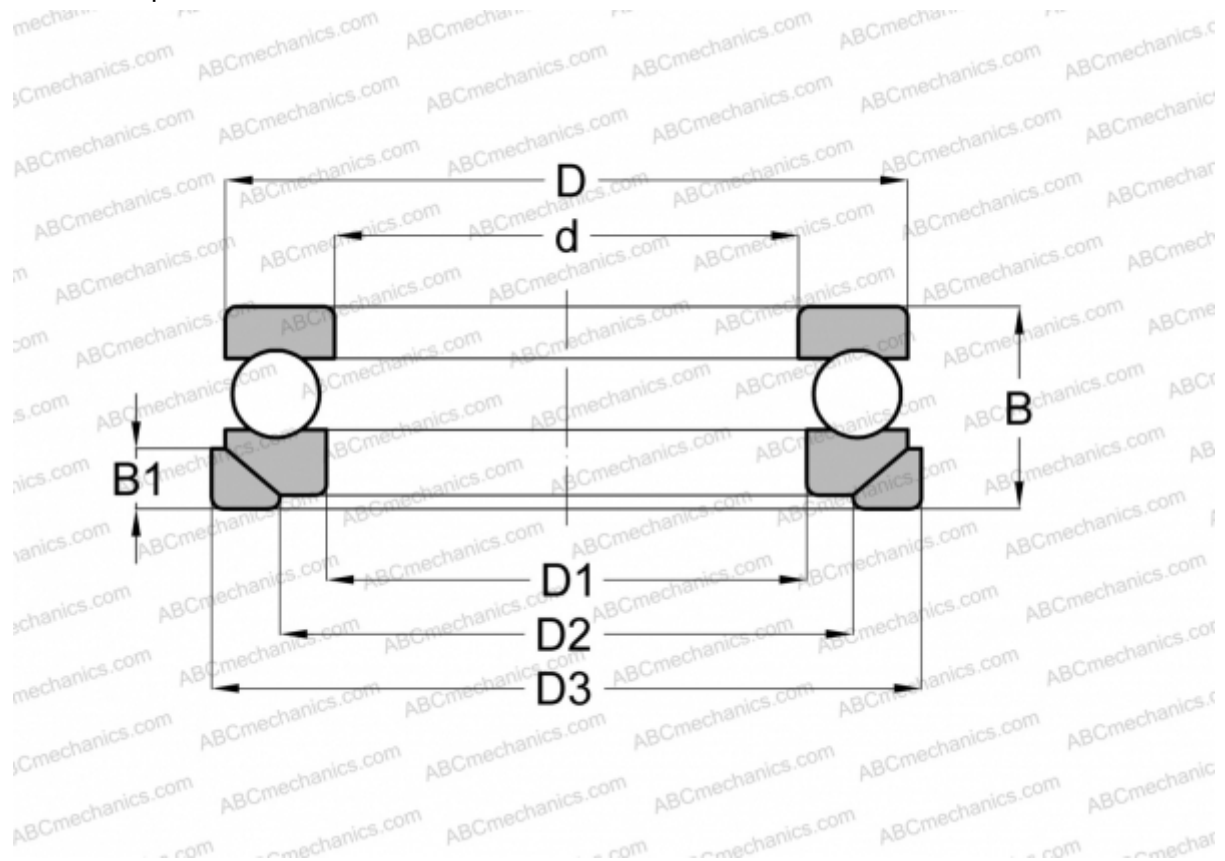

53216 U STEYR

Thrust ball bearings

TYPE: Ball bearings, Thrust ball bearing, Single direction, With spherical housing locating washer and seating washer, separable

Technical specification

DIMENSIONS, MM

d	80,000
D	115,000
D1	82,000
D2	98,000
D3	120,000
B	33,000
B1	10,000

WEIGHT, KG 1,152

MANUFACTURER [STEYR](#)

INTERCHANGE

ABC	53216+U216
FAG	53216+U216
RIV	LR 80

INTERCHANGE

SKF	53216+U 216
NSK	53216 U