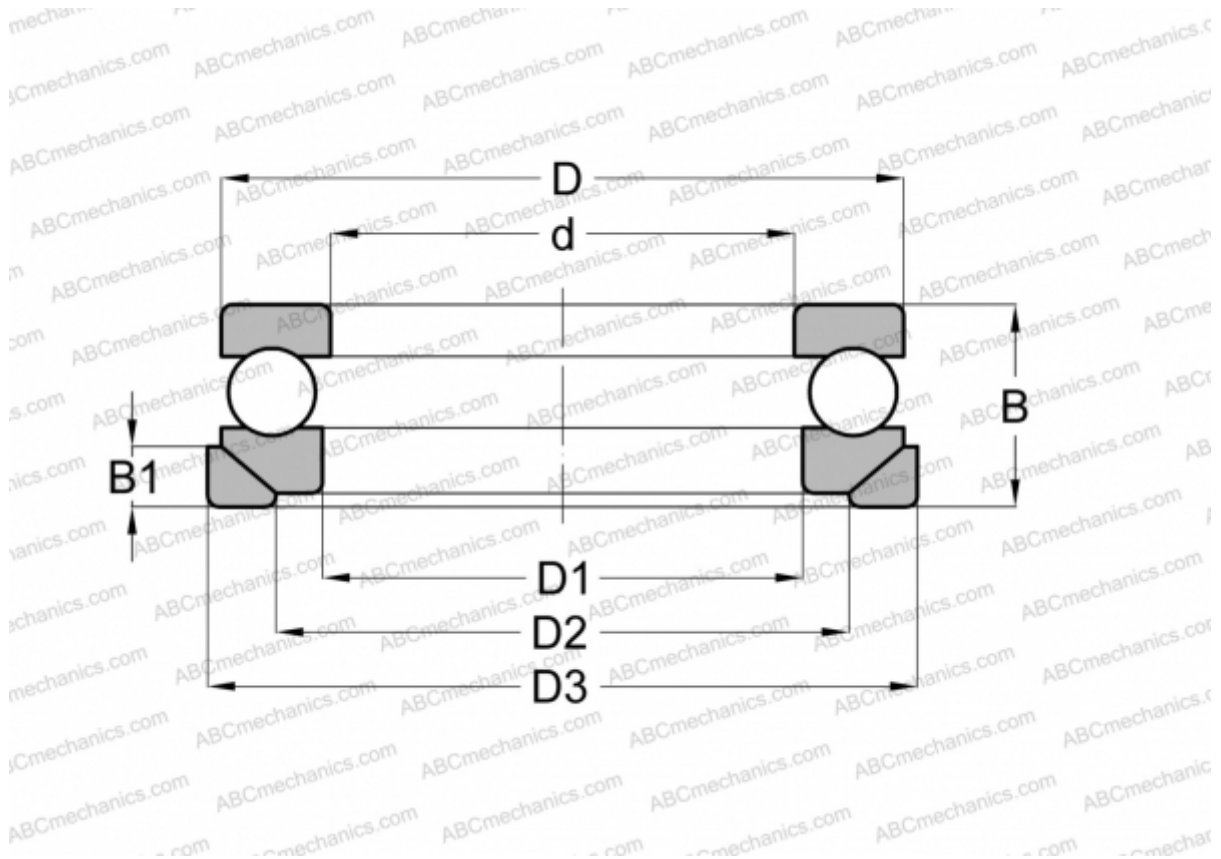

53216 U NSK

Thrust ball bearings

TYPE: Ball bearings, Thrust ball bearing, Single direction, With spherical housing locating washer and seating washer, separable

Technical specification

DIMENSIONS, MM

d	80,000
D	115,000
D1	82,000
D2	98,000
D3	120,000
B	33,000
B1	10,000

WEIGHT, KG 1,152

MANUFACTURER [NSK](#)

INTERCHANGE

ABC	53216+U216
FAG	53216+U216
RIV	LR 80

INTERCHANGE

SKF	53216+U 216
STEYR	53216 U