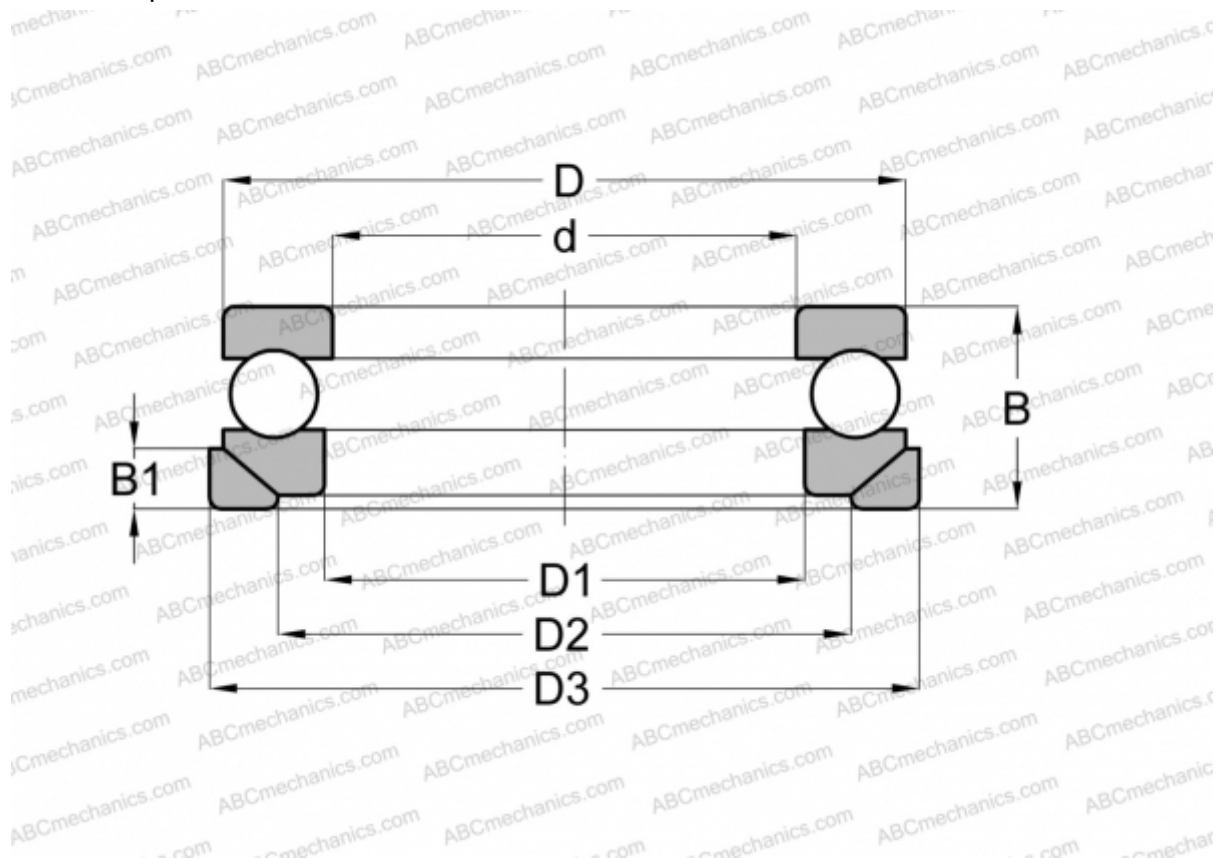

MR 80 RIV

Thrust ball bearings

TYPE: Ball bearings, Thrust ball bearing, Single direction, With spherical housing locating washer and seating washer, separable

Technical specification

DIMENSIONS, MM

| | |
|----|---------|
| d | 80,000 |
| D | 140,000 |
| D1 | 82,000 |
| D2 | 110,000 |
| D3 | 145,000 |
| B | 52,000 |
| B1 | 15,000 |