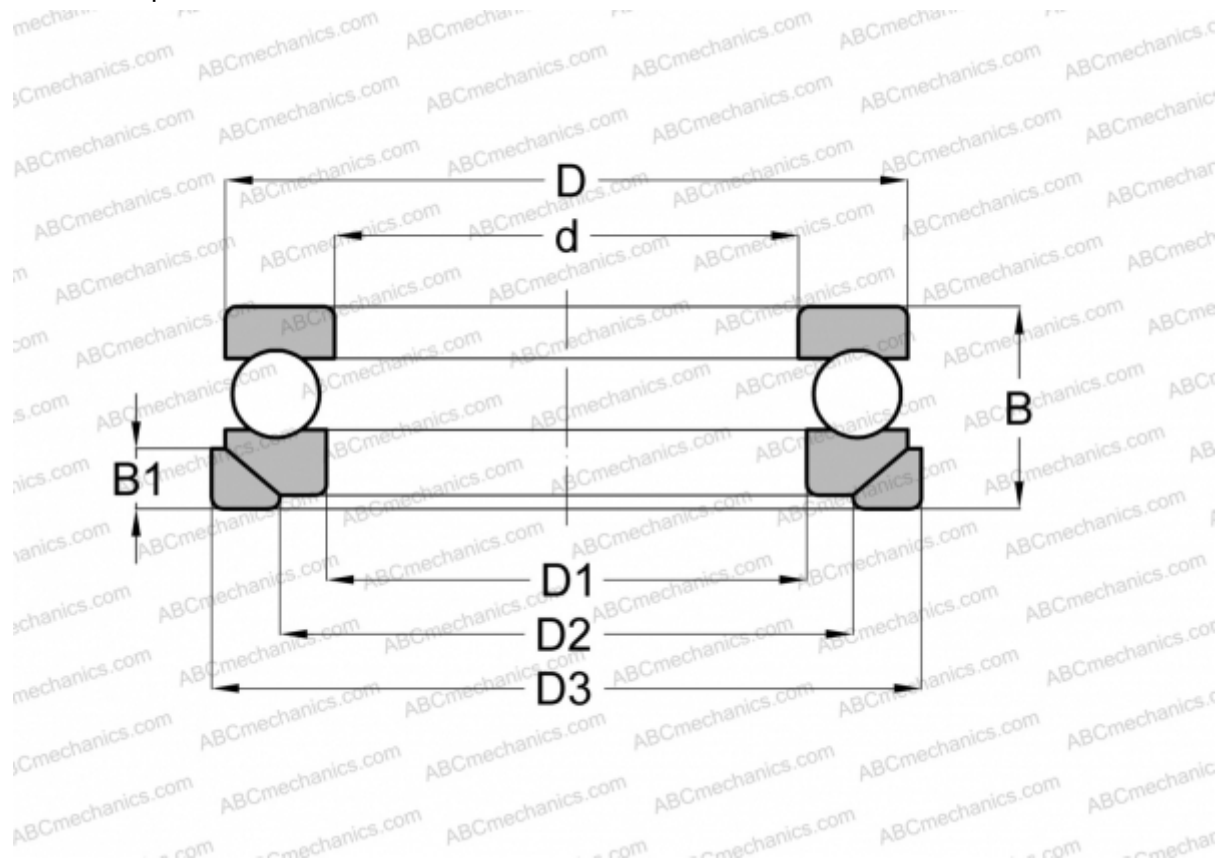

53416+U416 ABC

Thrust ball bearings

TYPE: Ball bearings, Thrust ball bearing, Single direction, With spherical housing locating washer and seating washer, separable

Technical specification

DIMENSIONS, MM

d	80,000
D	170,000
D1	83,000
D2	125,000
D3	175,000
B	78,000
B1	22,000

WEIGHT, KG 9,208

MANUFACTURER [ABC](#)

INTERCHANGE

RIV	PR-80
STEYR	53416 U
NSK	53416 U