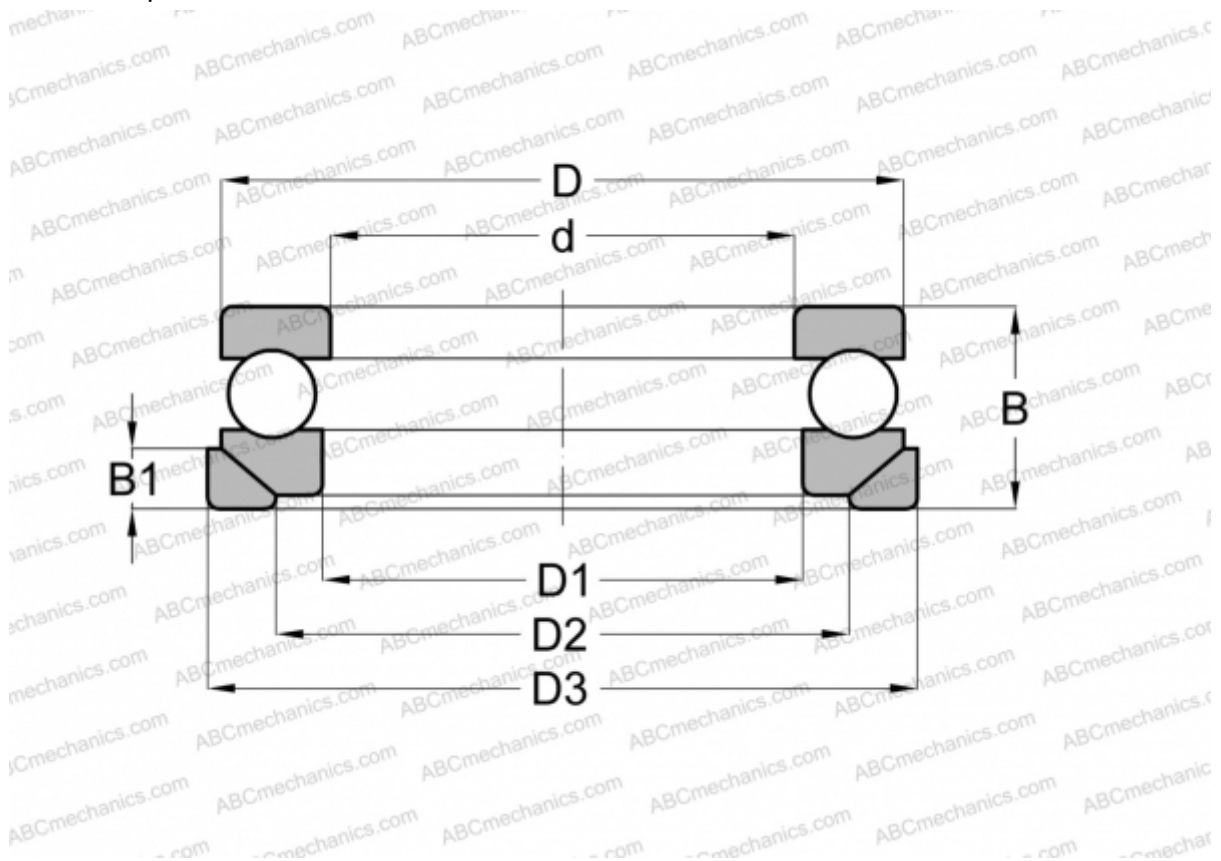

53416 U STEYR

Thrust ball bearings

TYPE: Ball bearings, Thrust ball bearing, Single direction, With spherical housing locating washer and seating washer, separable

Technical specification

DIMENSIONS, MM

d	80,000
D	170,000
D1	83,000
D2	125,000
D3	175,000
B	78,000
B1	22,000

WEIGHT, KG 9,208

MANUFACTURER [STEYR](#)

INTERCHANGE

ABC	53416+U416
RIV	PR-80
NSK	53416 U