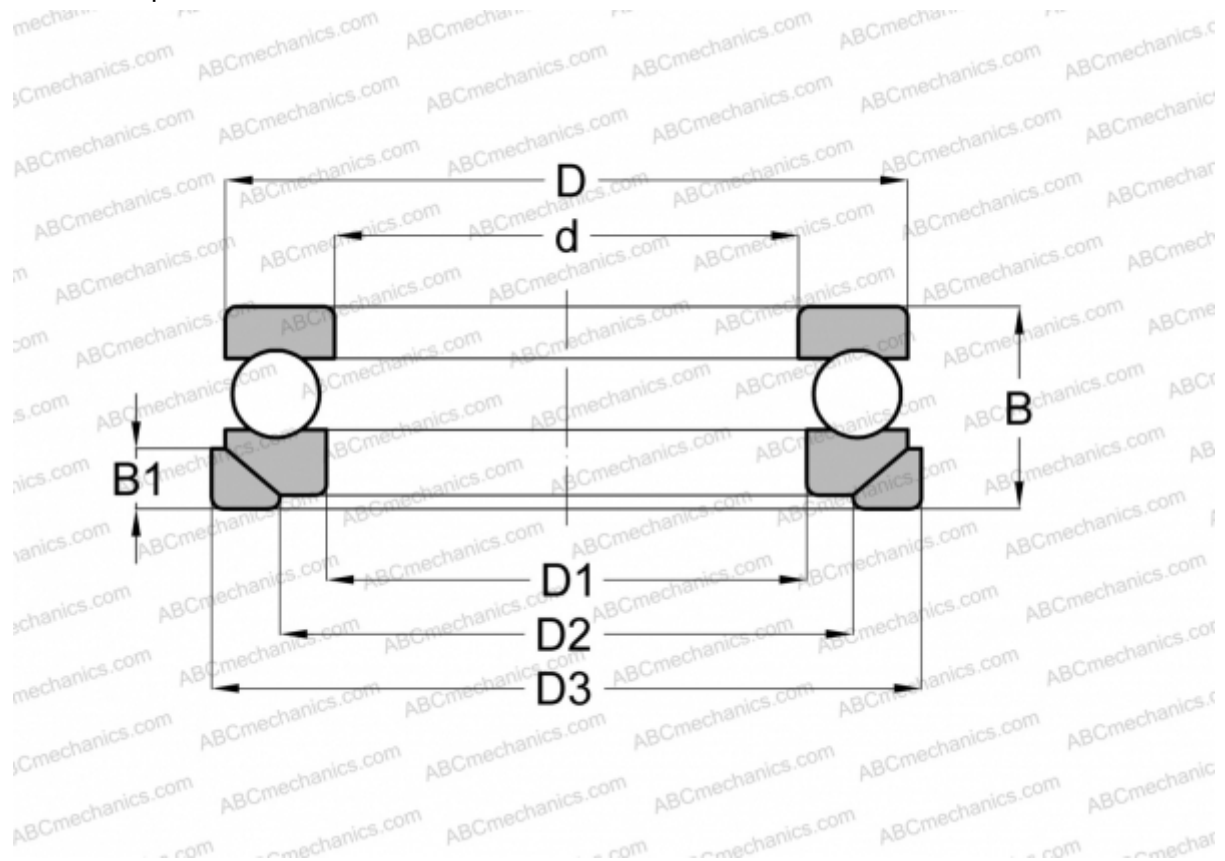

53317+U317 ABC

Thrust ball bearings

TYPE: Ball bearings, Thrust ball bearing, Single direction, With spherical housing locating washer and seating washer, separable

Technical specification

DIMENSIONS, MM

d	85,000
D	150,000
D1	88,000
D2	115,000
D3	155,000
B	58,000
B1	17,500

WEIGHT, KG 4,441

MANUFACTURER [ABC](#)

INTERCHANGE

FAG	53317+U317
RIV	MR 85
SKF	53317+U 317

INTERCHANGE

STEYR	53317 U
NSK	53317 U