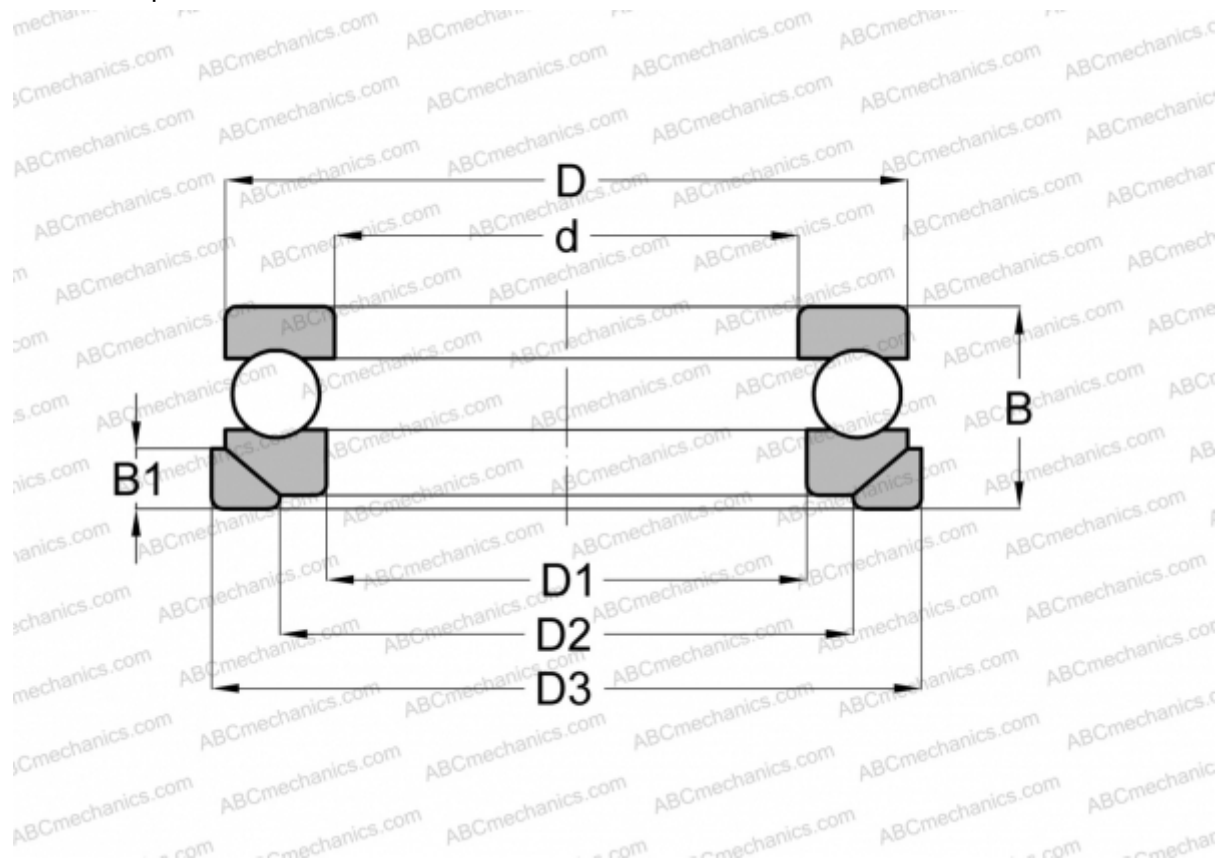

## 53417 U STEYR

Thrust ball bearings

TYPE: Ball bearings, Thrust ball bearing, Single direction, With spherical housing locating washer and seating washer, separable

### Technical specification

#### DIMENSIONS, MM

d	85,000
D	177,000
D1	88,000
D2	130,000
D3	185,000
B	83,000
B1	23,000

**WEIGHT, KG** 11,022

**MANUFACTURER** [STEYR](#)