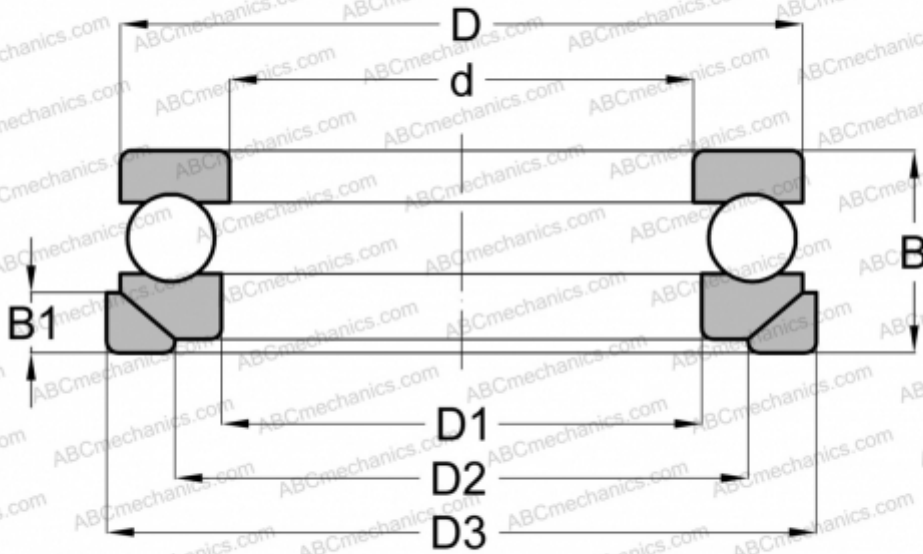

## 53417 U NSK

Thrust ball bearings

TYPE: Ball bearings, Thrust ball bearing, Single direction, With spherical housing locating washer and seating washer, separable

### Technical specification

#### DIMENSIONS, MM

d	85,000
D	177,000
D1	88,000
D2	130,000
D3	185,000
B	83,000
B1	23,000

**WEIGHT, KG** 11,022

**MANUFACTURER** [NSK](#)