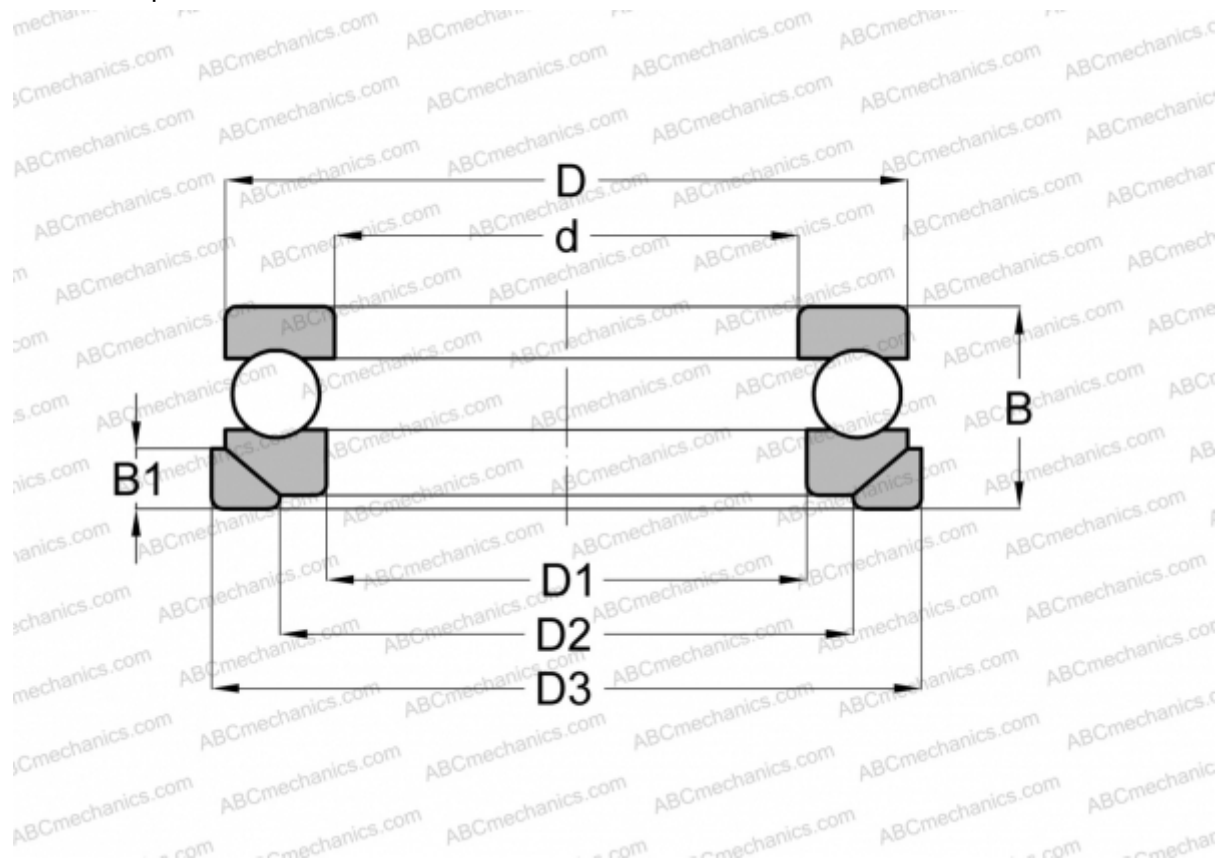

## 53218+U218 ABC

Thrust ball bearings

TYPE: Ball bearings, Thrust ball bearing, Single direction, With spherical housing locating washer and seating washer, separable

### Technical specification

#### DIMENSIONS, MM

d	90,000
D	135,000
D1	93,000
D2	110,000
D3	140,000
B	42,000
B1	13,500

**WEIGHT, KG** 2,191

**MANUFACTURER** [ABC](#)