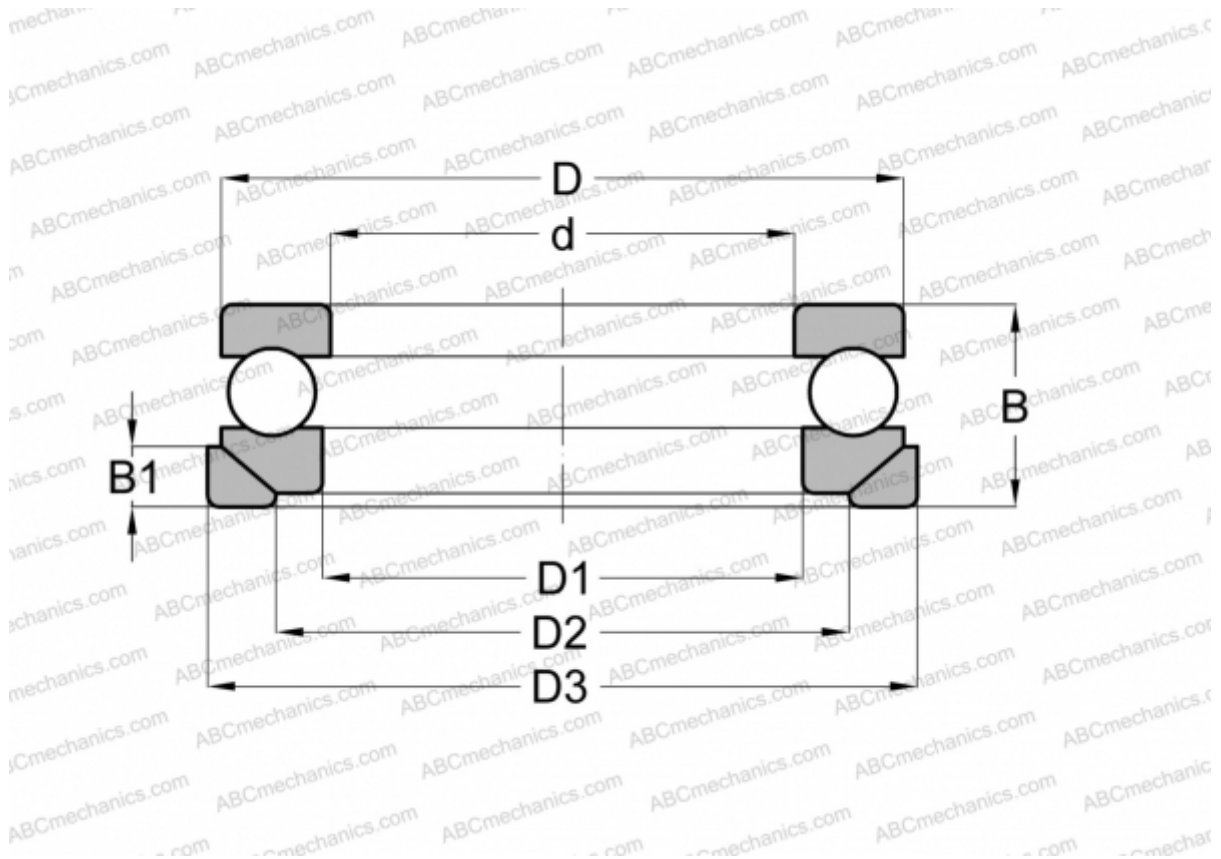

53218 U NSK

Thrust ball bearings

TYPE: Ball bearings, Thrust ball bearing, Single direction, With spherical housing locating washer and seating washer, separable

Technical specification

DIMENSIONS, MM

d	90,000
D	135,000
D1	93,000
D2	110,000
D3	140,000
B	42,000
B1	13,500

WEIGHT, KG 2,191

MANUFACTURER [NSK](#)

INTERCHANGE

ABC	53218+U218
FAG	53218+U218
RIV	LR 90

INTERCHANGE

SKF	53218+U 218
STEYR	53218 U