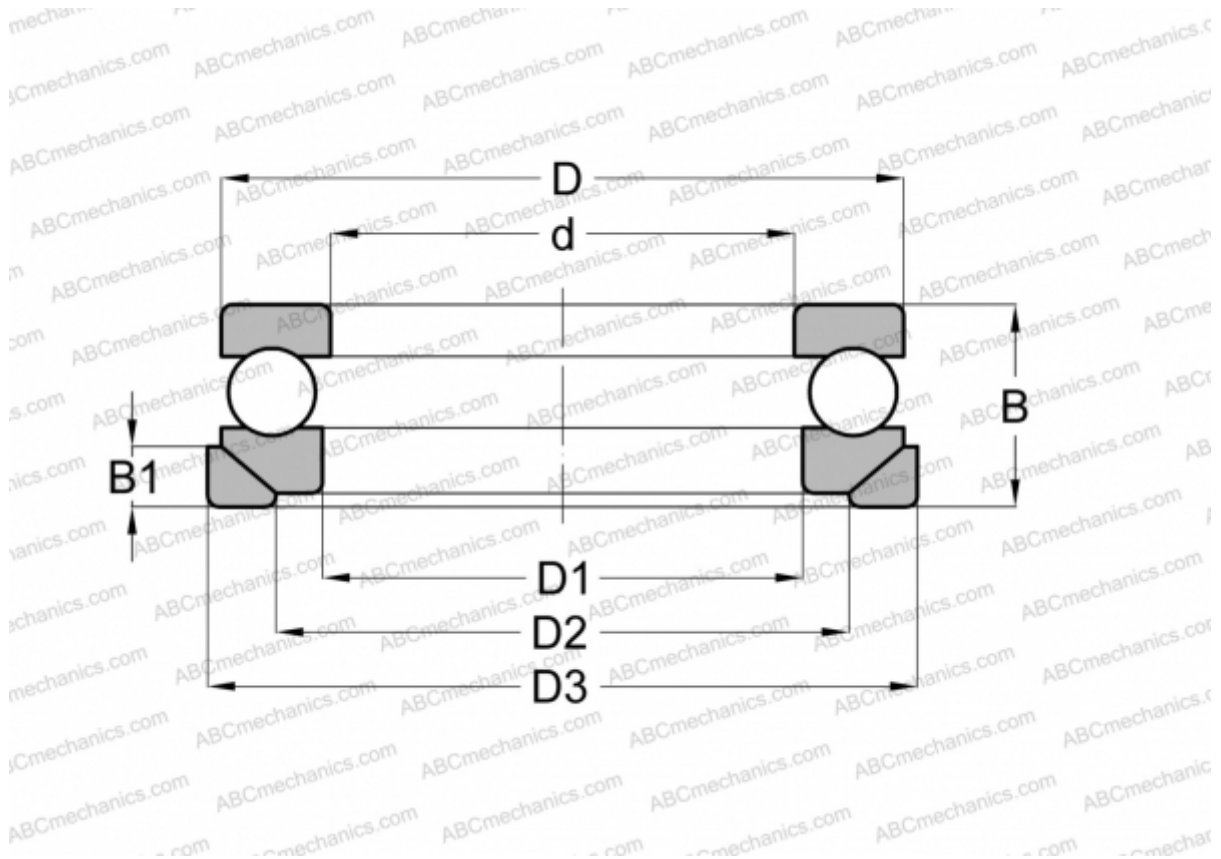

53418+U418 ABC

Thrust ball bearings

TYPE: Ball bearings, Thrust ball bearing, Single direction, With spherical housing locating washer and seating washer, separable

Technical specification

DIMENSIONS, MM

d	90,000
D	187,000
D1	93,000
D2	140,000
D3	195,000
B	88,000
B1	25,500

WEIGHT, KG 12,791

MANUFACTURER [ABC](#)

INTERCHANGE

RIV	PR-90
SKF	53418 M+U 418
STEYR	53418 U

INTERCHANGE

NSK [53418 U](#)