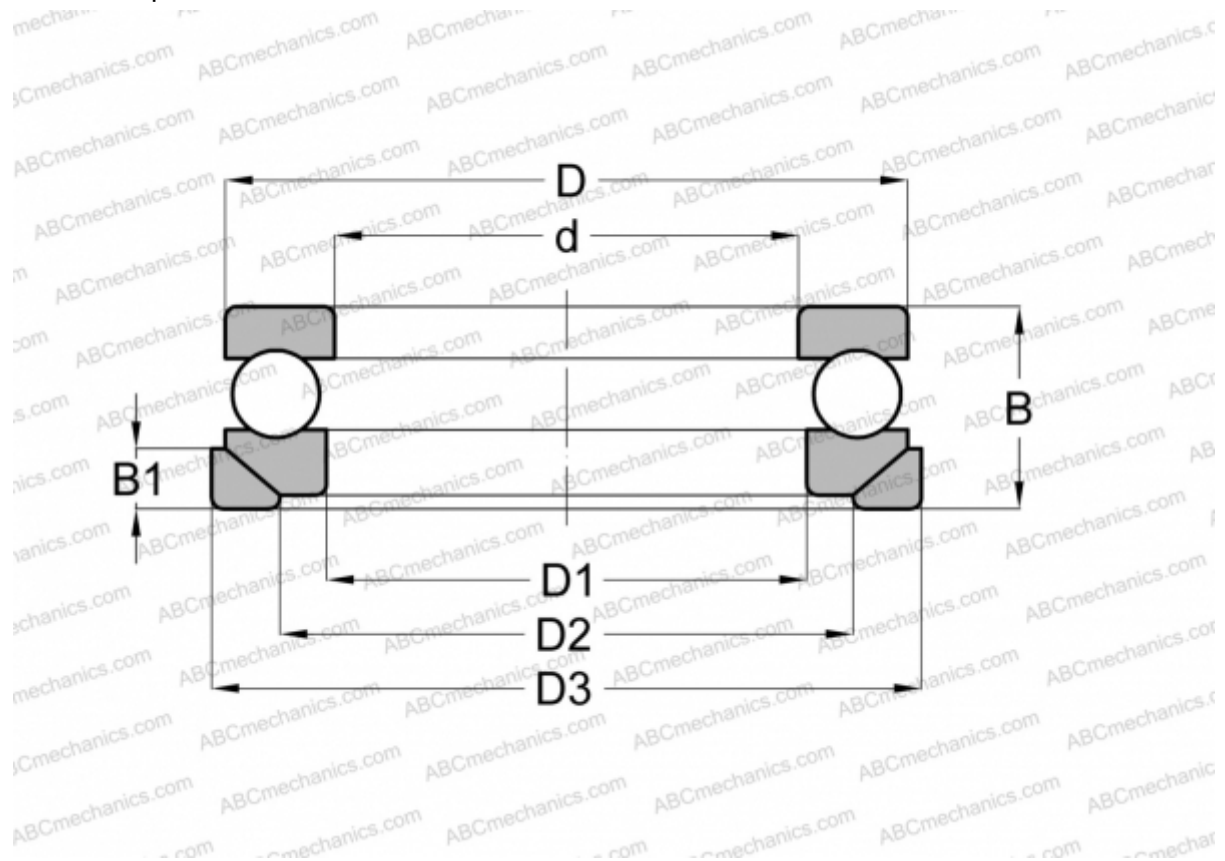

53220+U220 ABC

Thrust ball bearings

TYPE: Ball bearings, Thrust ball bearing, Single direction, With spherical housing locating washer and seating washer, separable

Technical specification

DIMENSIONS, MM

d	100,000
D	150,000
D1	103,000
D2	125,000
D3	155,000
B	45,000
B1	14,000