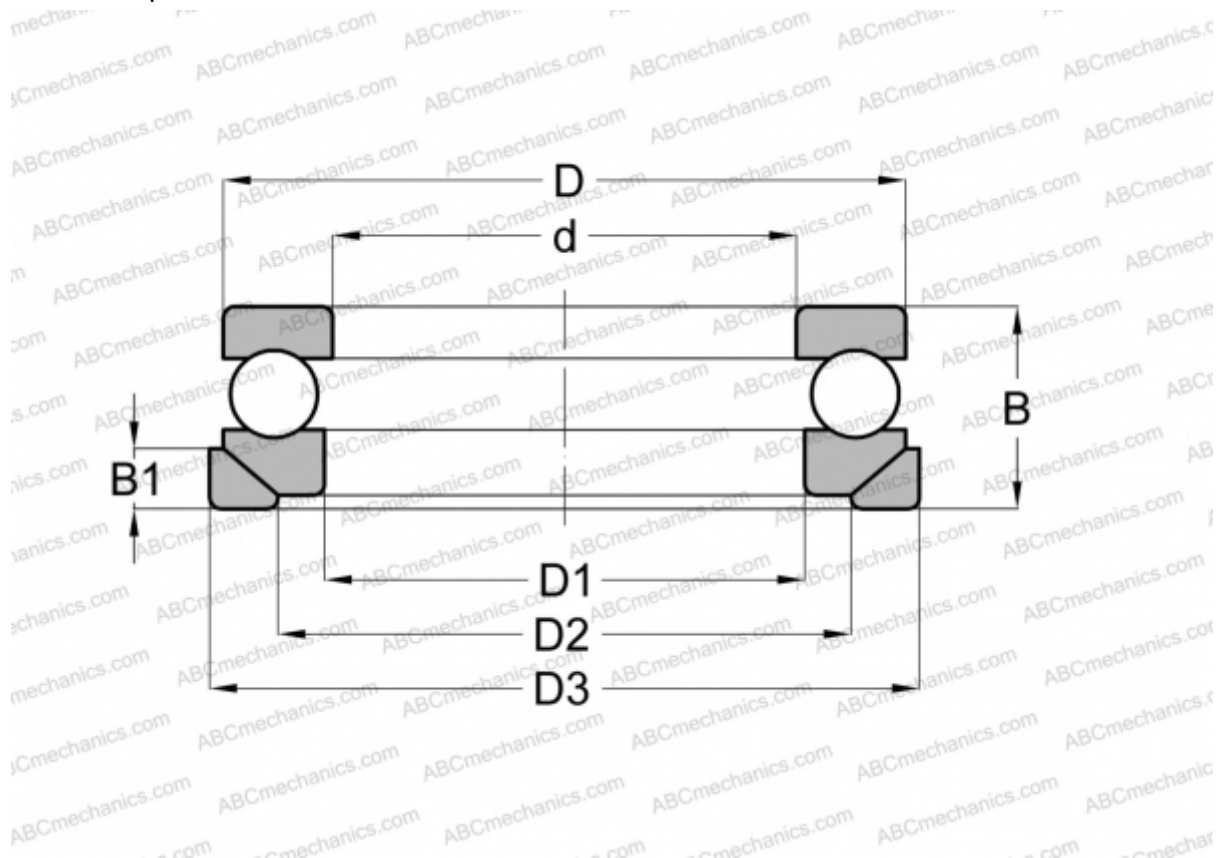

53220+U 220 SKF

Thrust ball bearings

TYPE: Ball bearings, Thrust ball bearing, Single direction, With spherical housing locating washer and seating washer, separable

Technical specification

DIMENSIONS, MM

d	100,000
D	150,000
D1	103,000
D2	125,000
D3	155,000
B	45,000
B1	14,000

WEIGHT, KG 2,700

MANUFACTURER [SKF](#)

INTERCHANGE

ABC	53220+U220
FAG	53220+U220
RIV	LR 100

INCLUDED PRODUCTS

U 220

INTERCHANGE