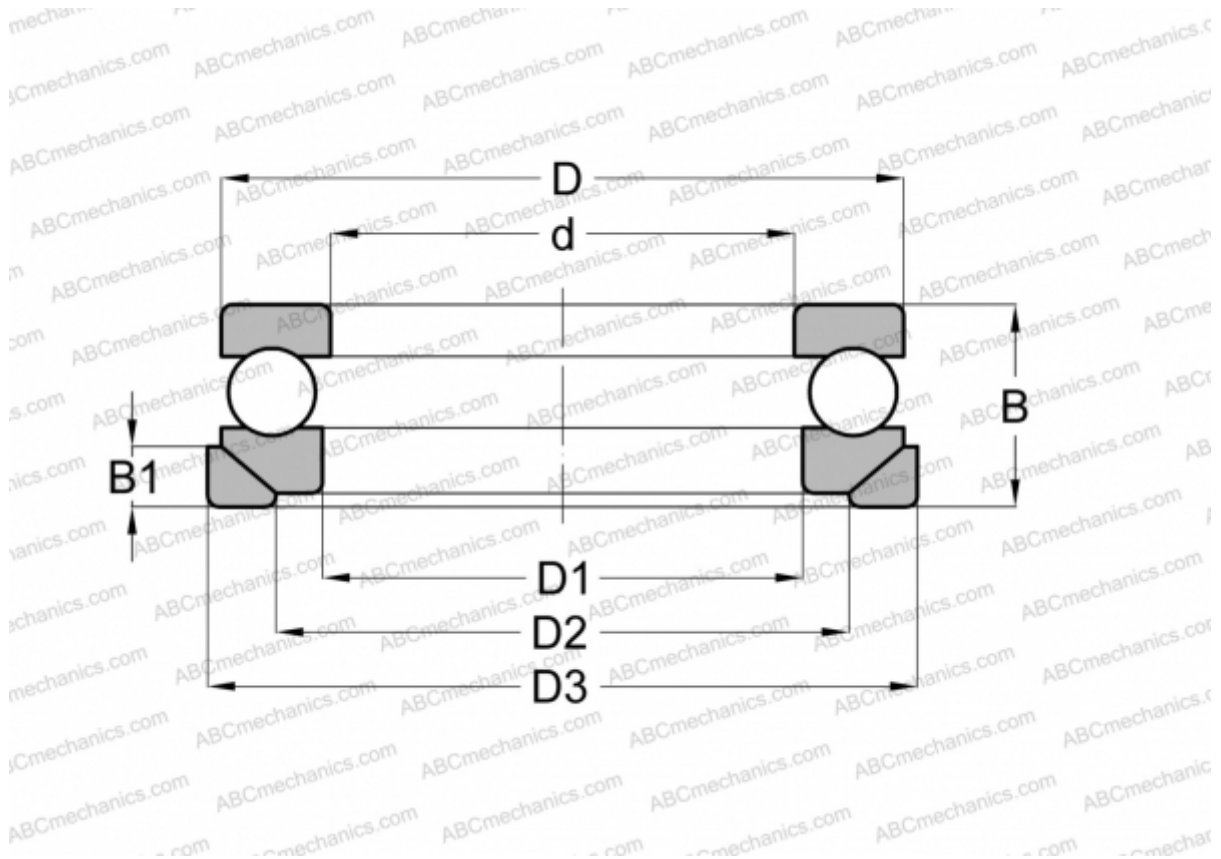

## 53320+U320 ABC

Thrust ball bearings

TYPE: Ball bearings, Thrust ball bearing, Single direction, With spherical housing locating washer and seating washer, separable

### Technical specification

#### DIMENSIONS, MM

d	100,000
D	170,000
D1	103,000
D2	135,000
D3	175,000
B	64,000
B1	18,000

**WEIGHT, KG** 6,033

**MANUFACTURER** [ABC](#)