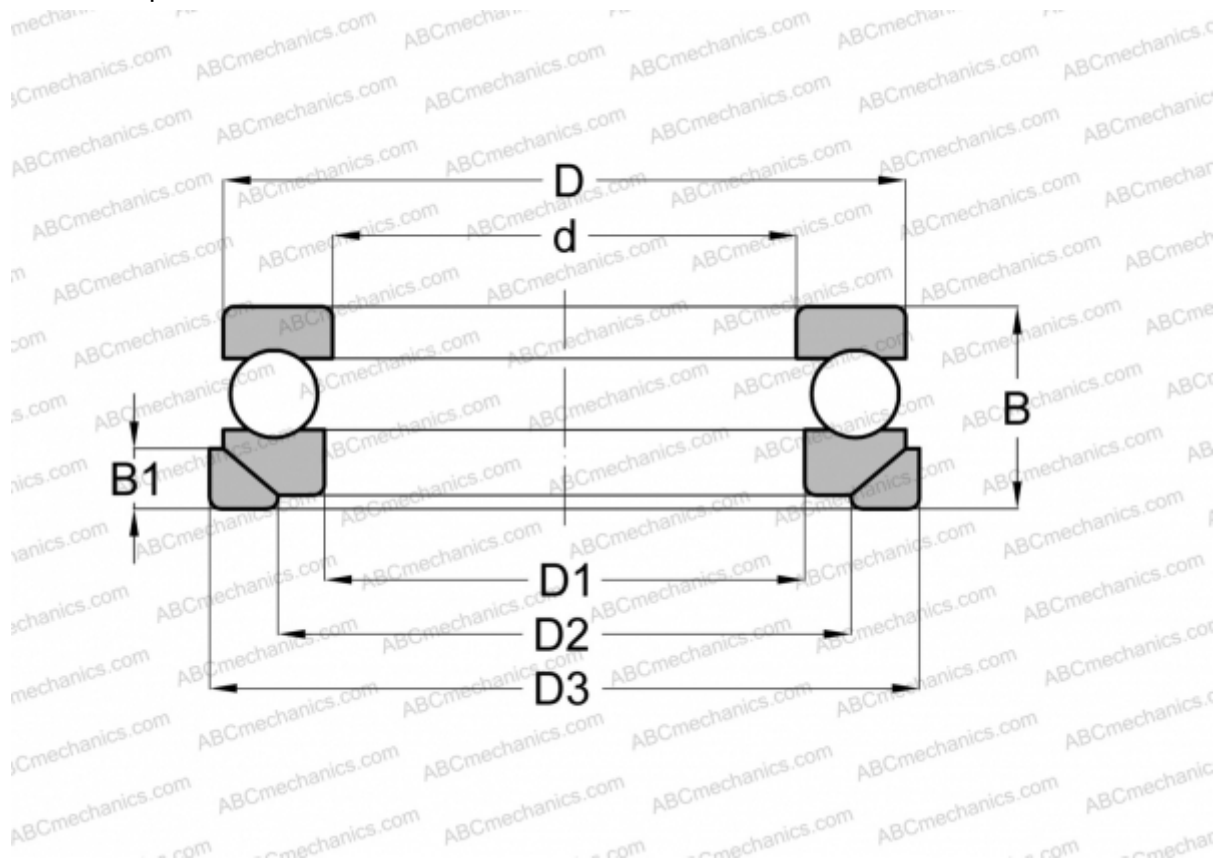

53320+U320 FAG

Thrust ball bearings

TYPE: Ball bearings, Thrust ball bearing, Single direction, With spherical housing locating washer and seating washer, separable

Technical specification

DIMENSIONS, MM

d	100,000
D	170,000
D1	103,000
D2	135,000
D3	175,000
B	64,000
B1	18,000