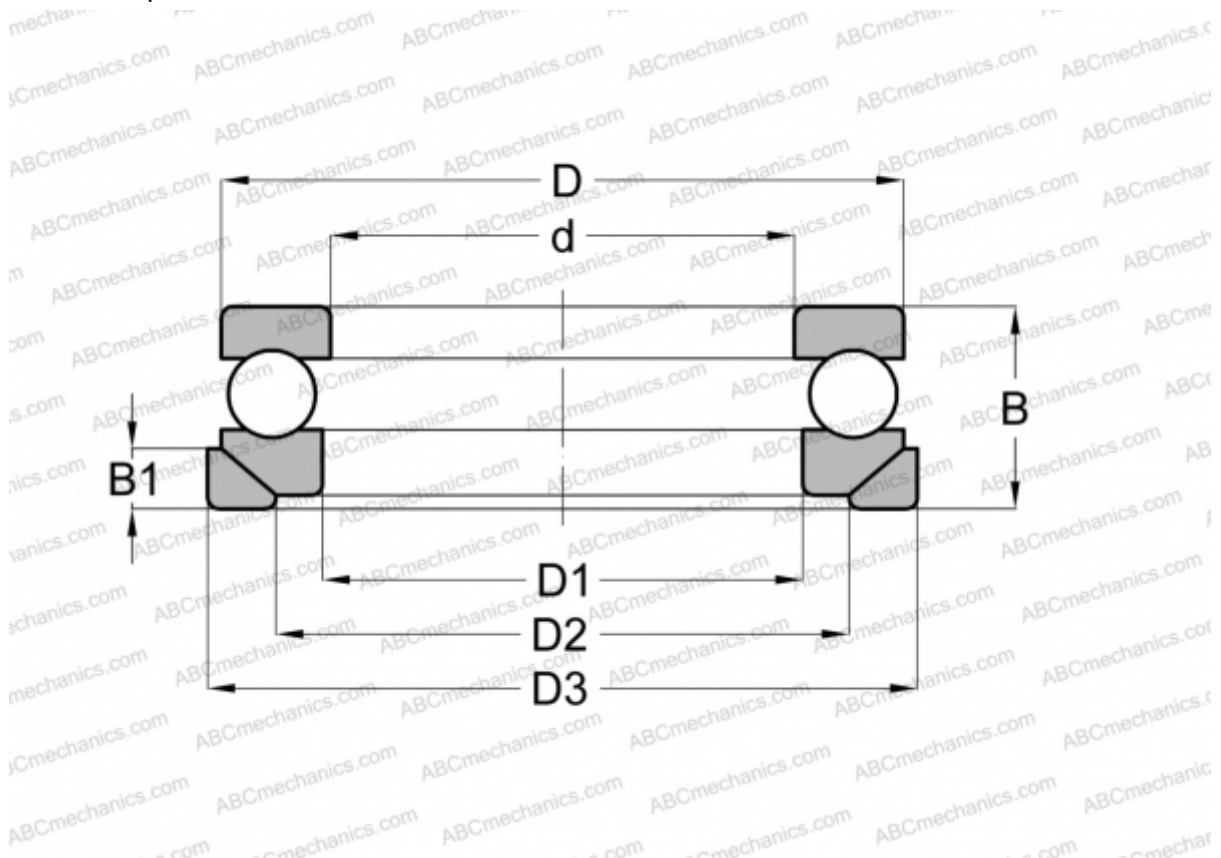

## 53320+U 320 SKF

Thrust ball bearings

TYPE: Ball bearings, Thrust ball bearing, Single direction, With spherical housing locating washer and seating washer, separable

### Technical specification

#### DIMENSIONS, MM

d	100,000
D	170,000
D1	103,000
D2	135,000
D3	175,000
B	64,000
B1	18,000

**WEIGHT, KG** 5,950

**MANUFACTURER** [SKF](#)