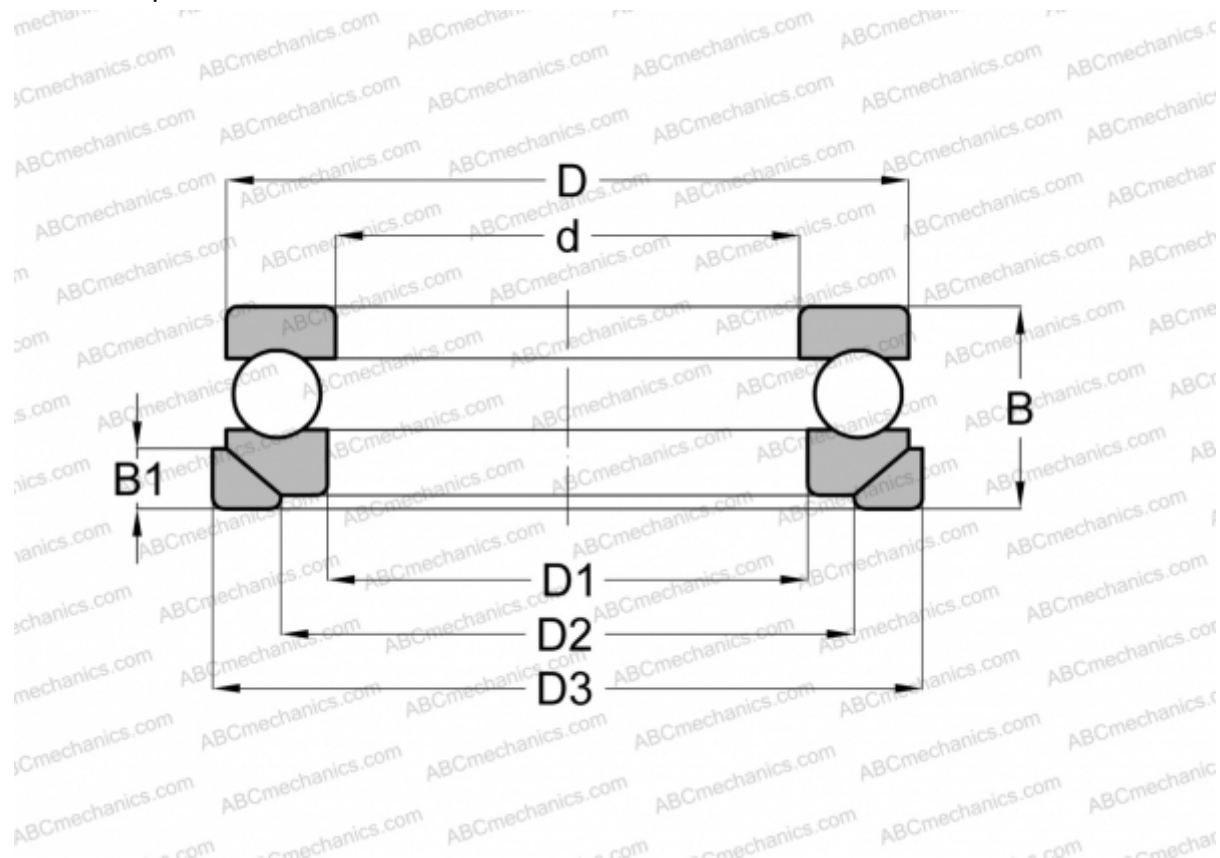

## 53320 U NSK

Thrust ball bearings

TYPE: Ball bearings, Thrust ball bearing, Single direction, With spherical housing locating washer and seating washer, separable

### Technical specification

#### DIMENSIONS, MM

d	100,000
D	170,000
D1	103,000
D2	135,000
D3	175,000
B	64,000
B1	18,000

**WEIGHT, KG** 6,033

**MANUFACTURER** [NSK](#)