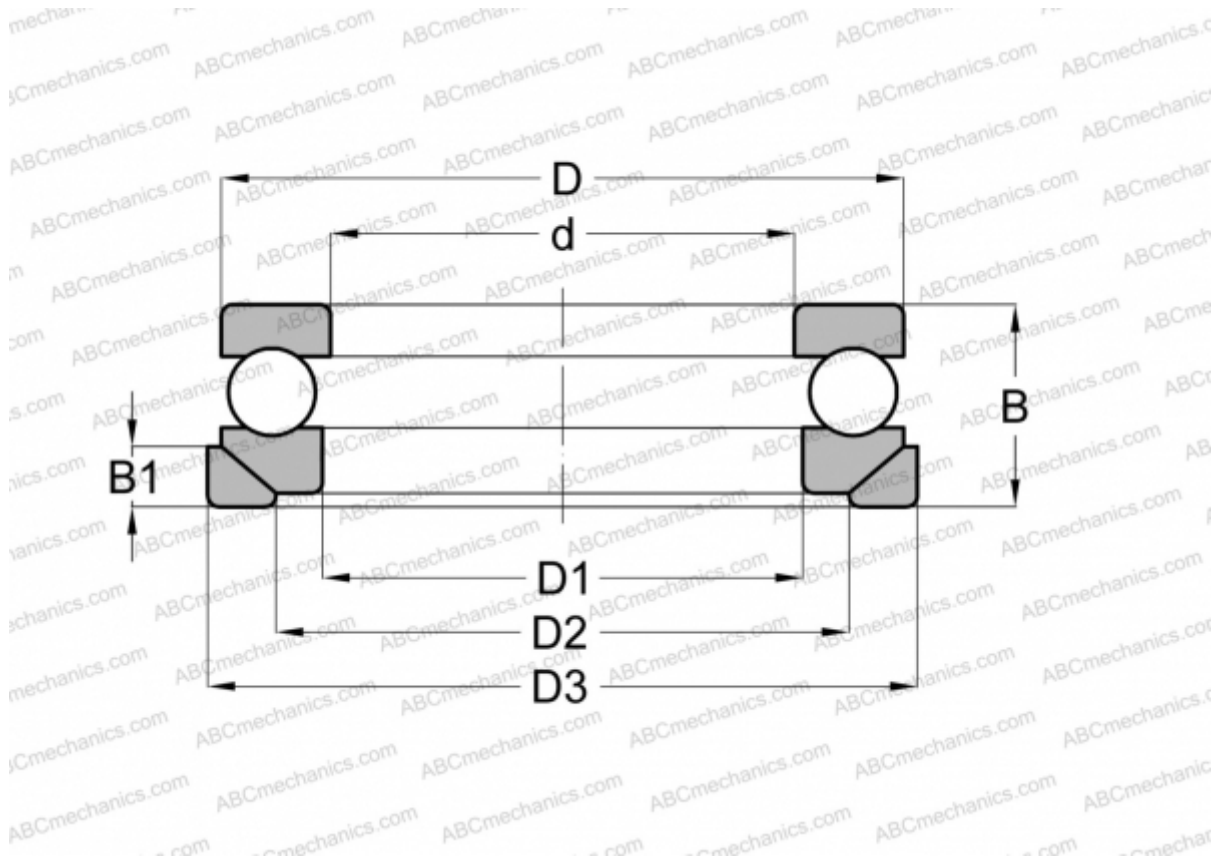

53420+U420 ABC

Thrust ball bearings

TYPE: Ball bearings, Thrust ball bearing, Single direction, With spherical housing locating washer and seating washer, separable

Technical specification

DIMENSIONS, MM

d	100,000
D	205,000
D1	103,000
D2	155,000
D3	220,000
B	98,000
B1	27,000

WEIGHT, KG 17,781

MANUFACTURER [ABC](#)

INTERCHANGE

RIV	PR-100
SKF	53420 M+U 420
STEYR	53420 U

INTERCHANGE

NSK [53420 U](#)