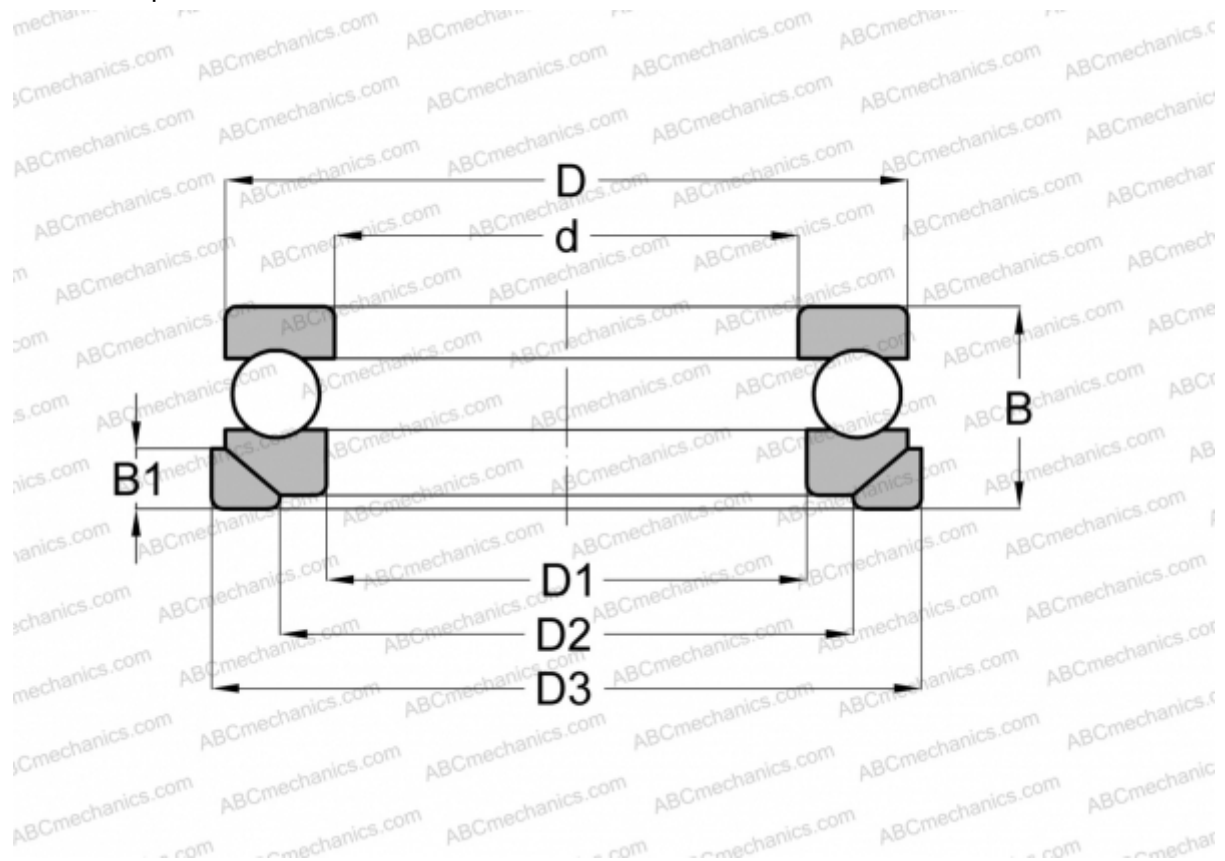

## PR-100 RIV

Thrust ball bearings

TYPE: Ball bearings, Thrust ball bearing, Single direction, With spherical housing locating washer and seating washer, separable

### Technical specification

#### DIMENSIONS, MM

d	100,000
D	205,000
D1	103,000
D2	155,000
D3	220,000
B	98,000
B1	27,000

**WEIGHT, KG** 17,781

**MANUFACTURER** [RIV](#)