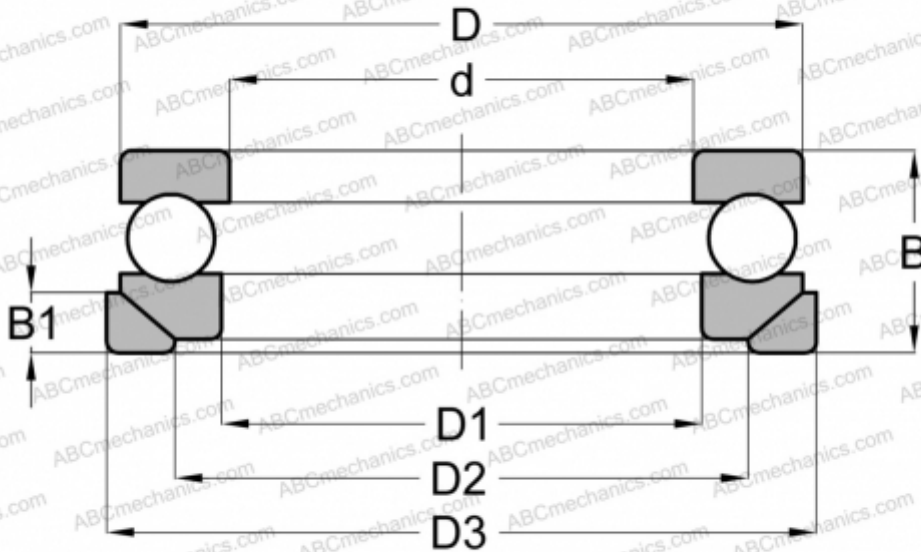

53420 M+U 420 SKF

Thrust ball bearings

TYPE: Ball bearings, Thrust ball bearing, Single direction, With spherical housing locating washer and seating washer, separable

Technical specification

DIMENSIONS, MM

d	100,000
D	205,000
D1	103,000
D2	155,000
D3	220,000
B	98,000
B1	27,000

WEIGHT, KG 18,000

MANUFACTURER [SKF](#)

INTERCHANGE

ABC	53420+U420
RIV	PR-100
STEYR	53420 U

INCLUDED PRODUCTS

U 420

INTERCHANGE