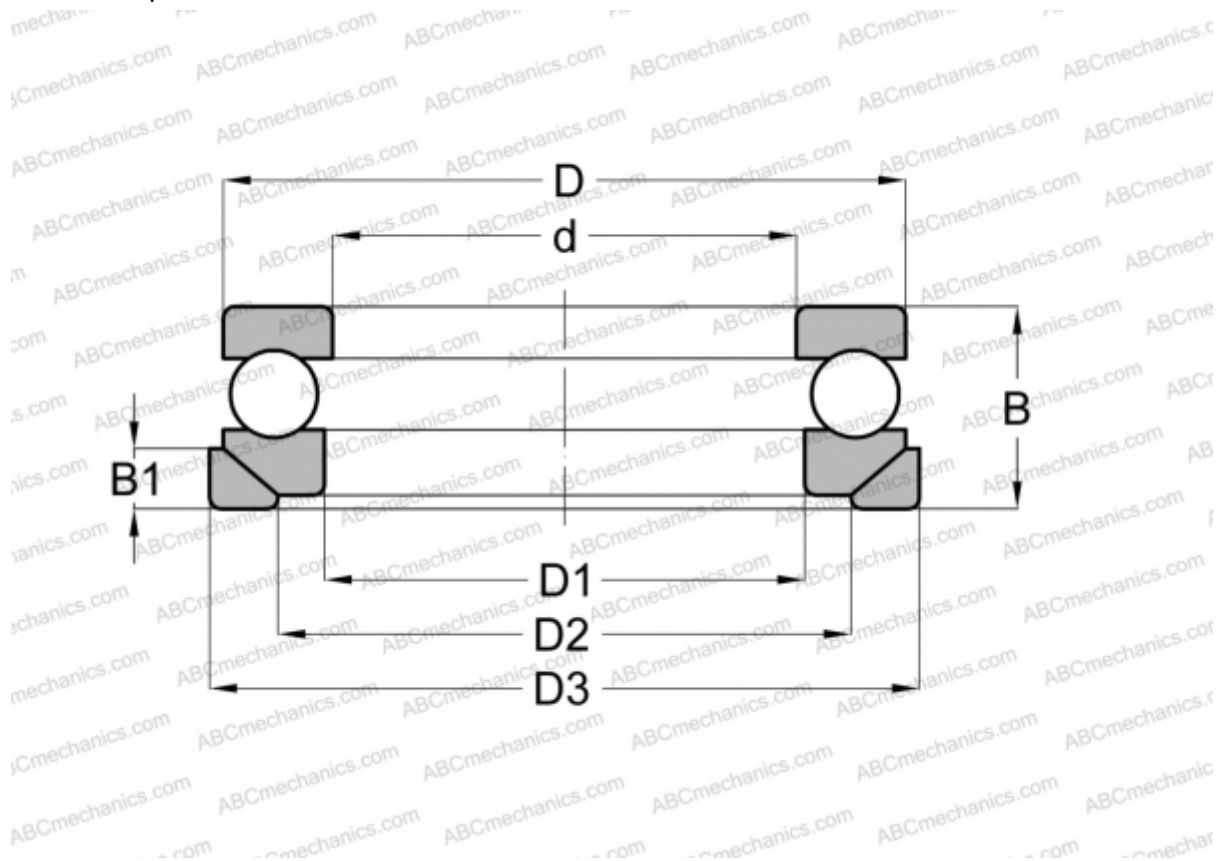

## 53420 U STEYR

Thrust ball bearings

TYPE: Ball bearings, Thrust ball bearing, Single direction, With spherical housing locating washer and seating washer, separable

### Technical specification

#### DIMENSIONS, MM

d	100,000
D	205,000
D1	103,000
D2	155,000
D3	220,000
B	98,000
B1	27,000

**WEIGHT, KG** 17,781

**MANUFACTURER** [STEYR](#)