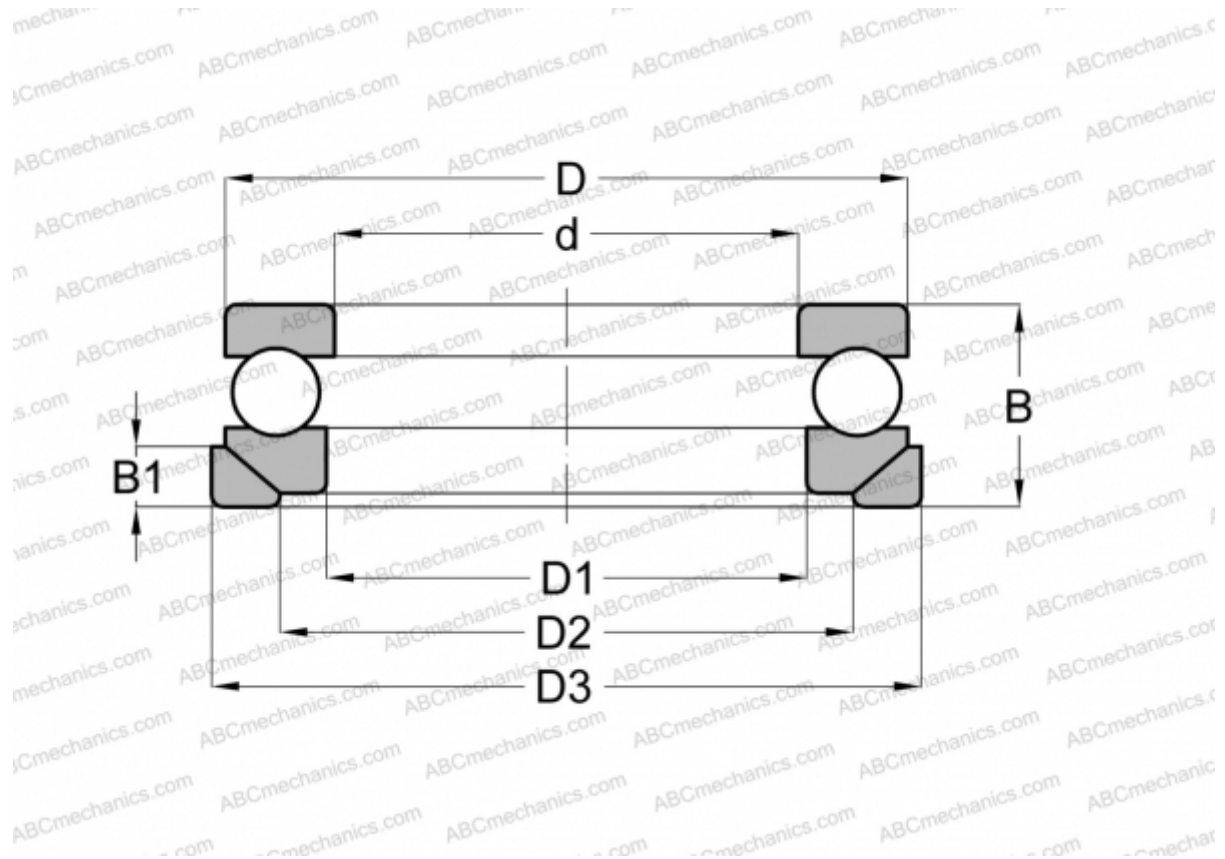

## 53222+U222 FAG

Thrust ball bearings

TYPE: Ball bearings, Thrust ball bearing, Single direction, With spherical housing locating washer and seating washer, separable

### Technical specification

#### DIMENSIONS, MM

d	110,000
D	160,000
D1	113,000
D2	135,000
D3	165,000
B	45,000
B1	14,000

**WEIGHT, KG** 3,062

**MANUFACTURER** [FAG](#)