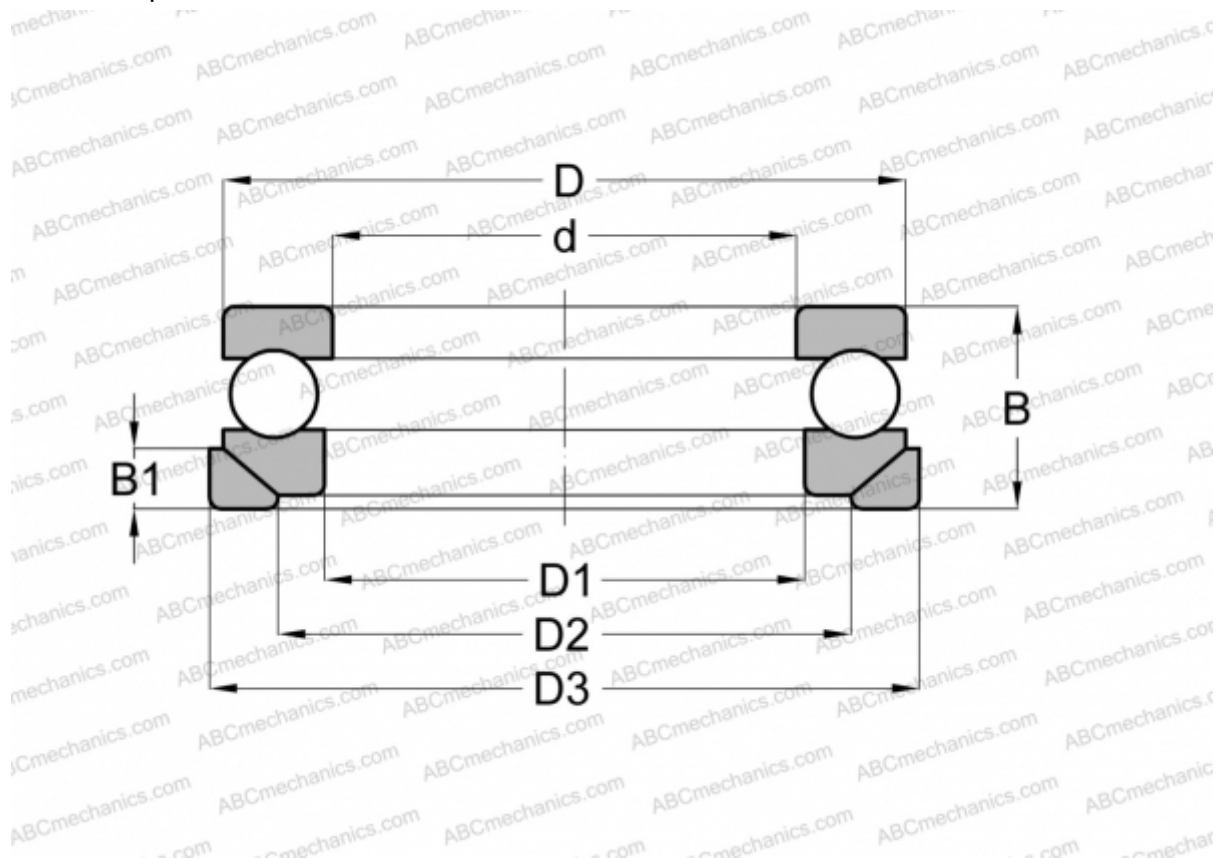

53222+U 222 SKF

Thrust ball bearings

TYPE: Ball bearings, Thrust ball bearing, Single direction, With spherical housing locating washer and seating washer, separable

Technical specification

DIMENSIONS, MM

d	110,000
D	160,000
D1	113,000
D2	135,000
D3	165,000
B	45,000
B1	14,000

WEIGHT, KG 2,910

MANUFACTURER [SKF](#)

INTERCHANGE

ABC	53222+U222
FAG	53222+U222
RIV	LR 110

INCLUDED PRODUCTS

U 222

INTERCHANGE