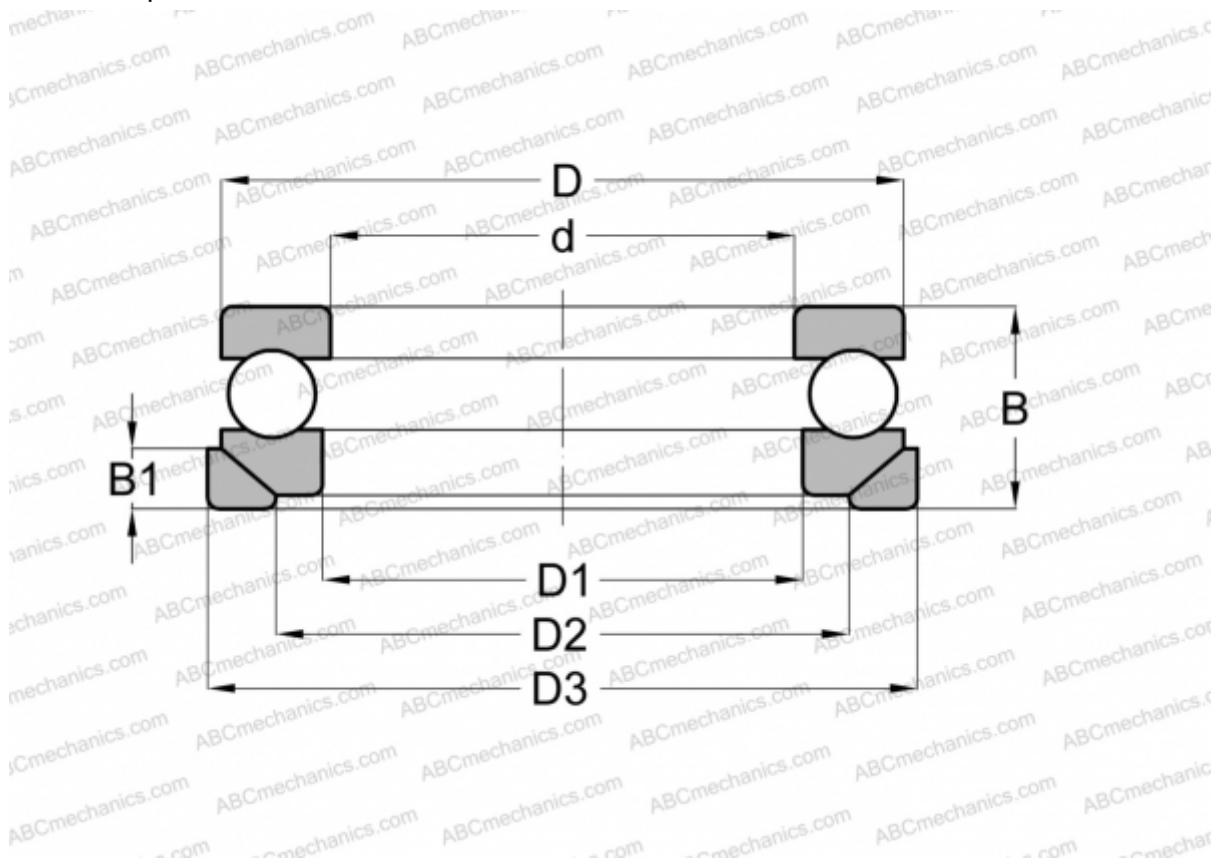

53222 U STEYR

Thrust ball bearings

TYPE: Ball bearings, Thrust ball bearing, Single direction, With spherical housing locating washer and seating washer, separable

Technical specification

DIMENSIONS, MM

d	110,000
D	160,000
D1	113,000
D2	135,000
D3	165,000
B	45,000
B1	14,000