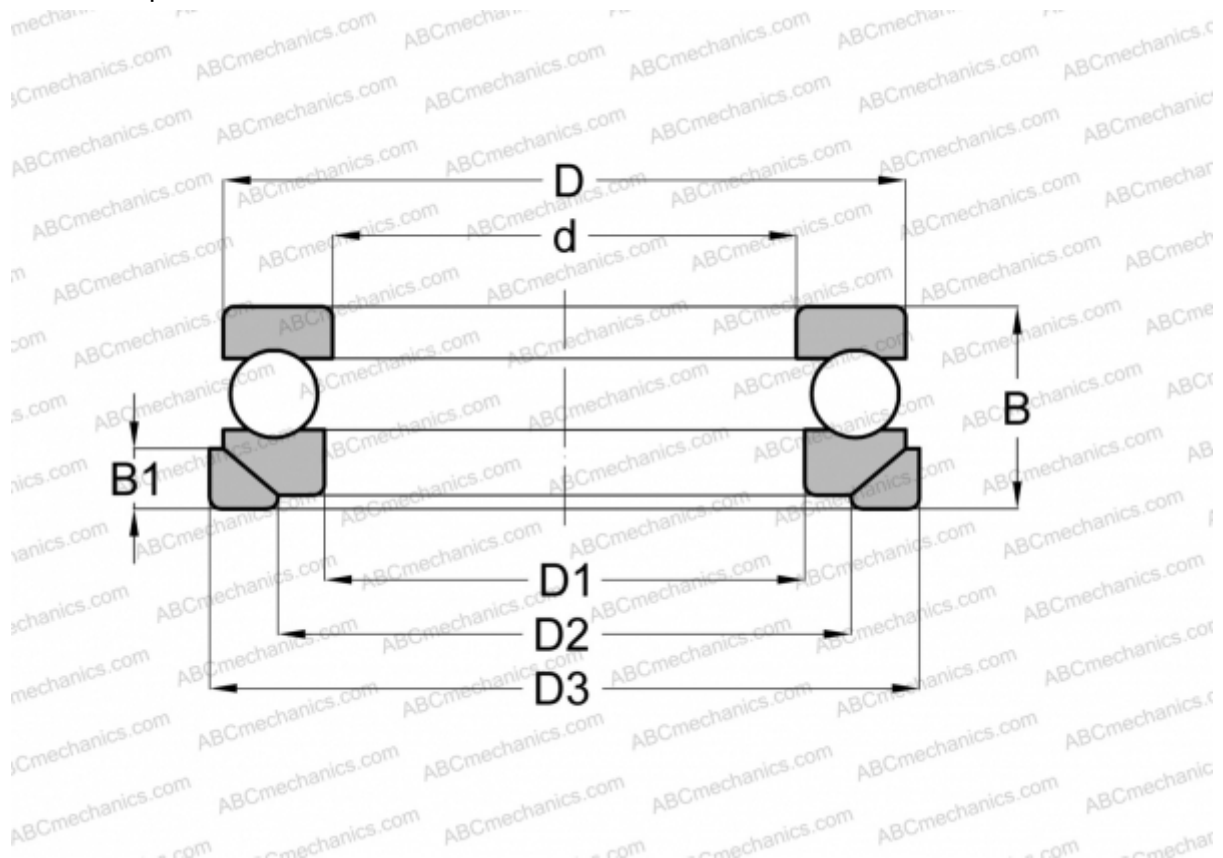

## 53322 U STEYR

Thrust ball bearings

TYPE: Ball bearings, Thrust ball bearing, Single direction, With spherical housing locating washer and seating washer, separable

### Technical specification

#### DIMENSIONS, MM

d	110,000
D	187,000
D1	113,000
D2	150,000
D3	195,000
B	72,000
B1	20,500

**WEIGHT, KG** 9,072

**MANUFACTURER** [STEYR](#)