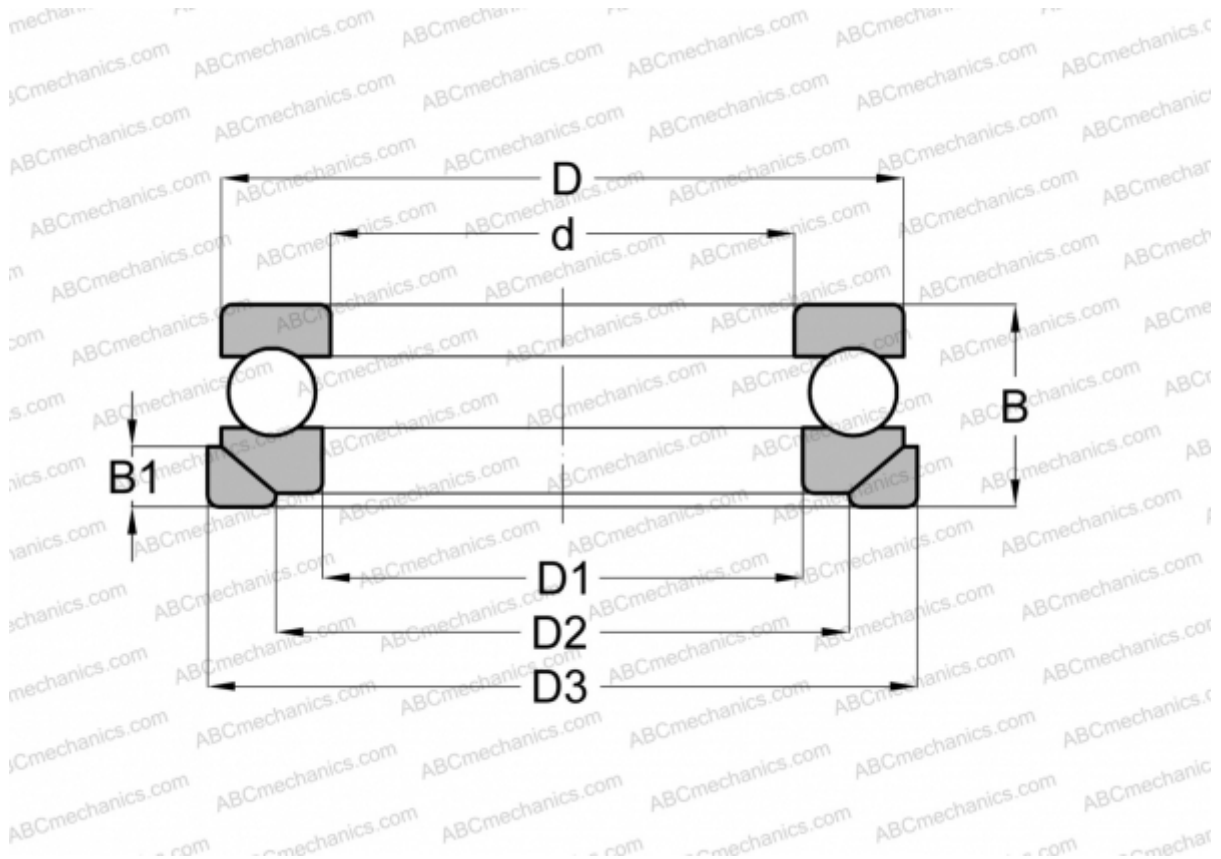

## 53322 U NSK

Thrust ball bearings

TYPE: Ball bearings, Thrust ball bearing, Single direction, With spherical housing locating washer and seating washer, separable

### Technical specification

#### DIMENSIONS, MM

d	110,000
D	187,000
D1	113,000
D2	150,000
D3	195,000
B	72,000
B1	20,500

**WEIGHT, KG** 9,072

**MANUFACTURER** [NSK](#)