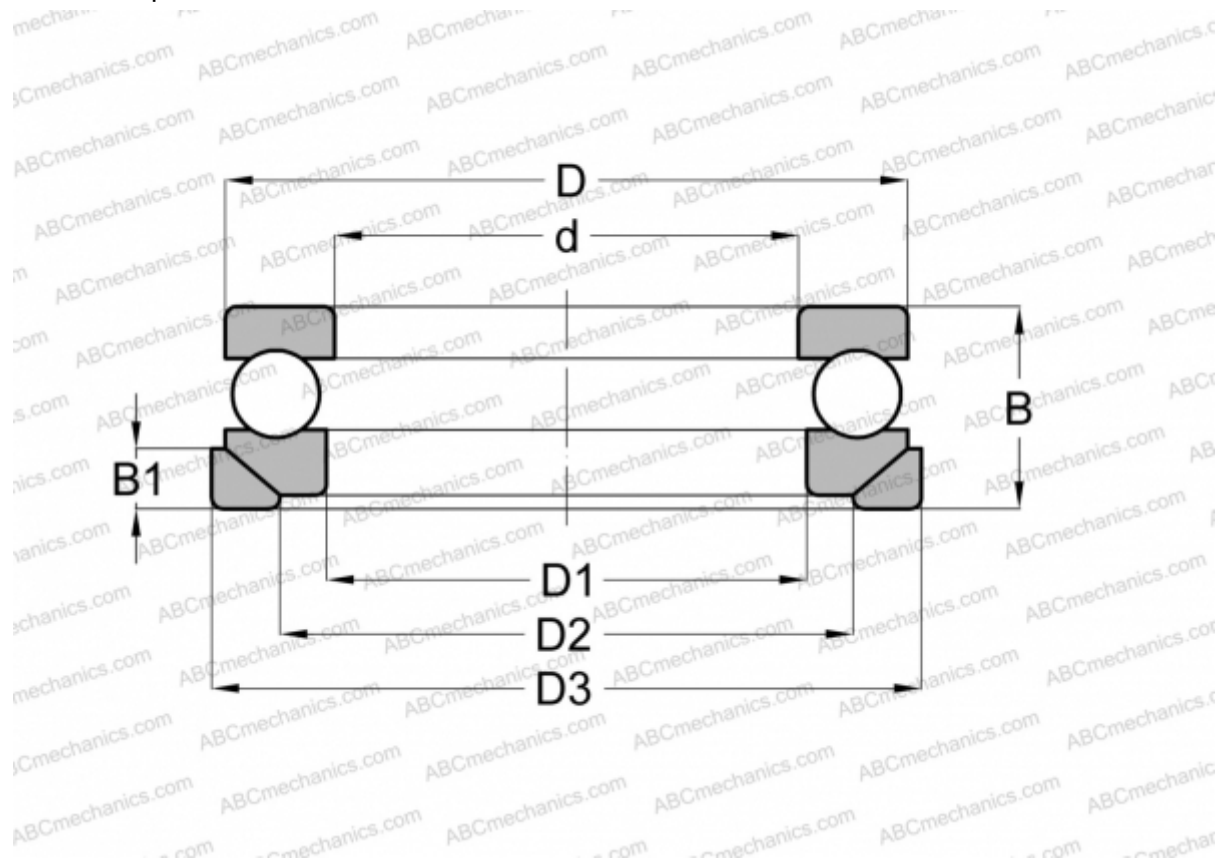

53422 U STEYR

Thrust ball bearings

TYPE: Ball bearings, Thrust ball bearing, Single direction, With spherical housing locating washer and seating washer, separable

Technical specification

DIMENSIONS, MM

d	110,000
D	225,000
D1	113,000
D2	170,000
D3	240,000
B	109,000
B1	29,000

WEIGHT, KG 23,814

MANUFACTURER [STEYR](#)

INTERCHANGE

ABC	53422+U422
RIV	PR-110
NSK	53422 U