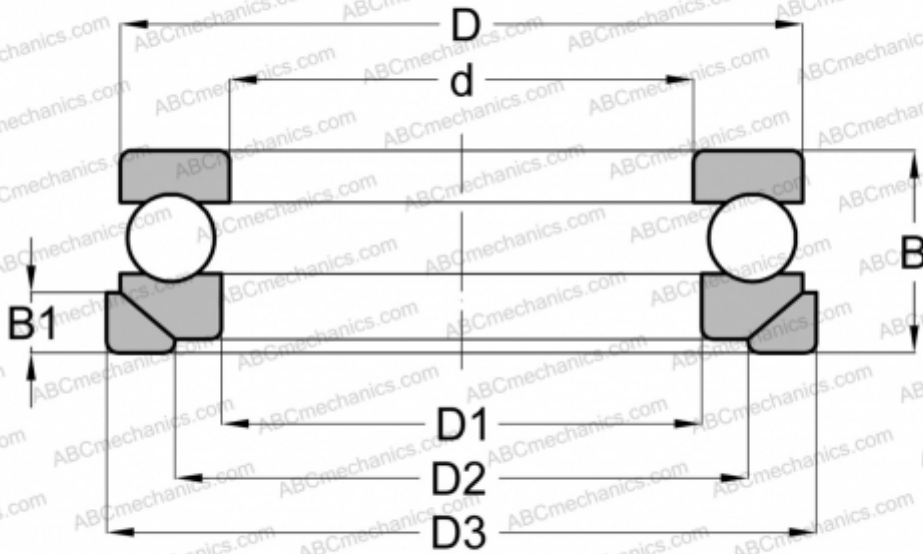

53422 U NSK

Thrust ball bearings

TYPE: Ball bearings, Thrust ball bearing, Single direction, With spherical housing locating washer and seating washer, separable

Technical specification

DIMENSIONS, MM

d	110,000
D	225,000
D1	113,000
D2	170,000
D3	240,000
B	109,000
B1	29,000

WEIGHT, KG 23,814

MANUFACTURER [NSK](#)

INTERCHANGE

ABC	53422+U422
RIV	PR-110
STEYR	53422 U