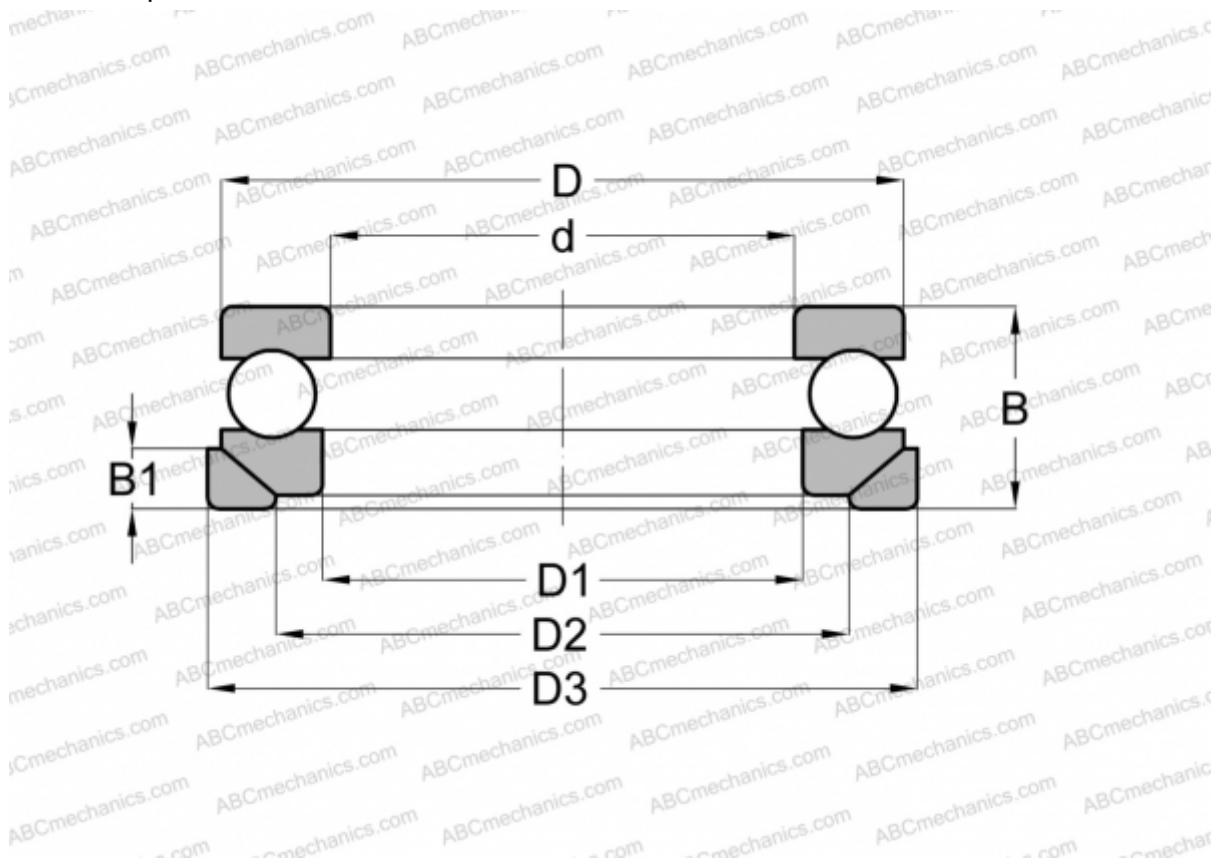

## 53224+U224 FAG

Thrust ball bearings

TYPE: Ball bearings, Thrust ball bearing, Single direction, With spherical housing locating washer and seating washer, separable

### Technical specification

#### DIMENSIONS, MM

d	120,000
D	170,000
D1	123,000
D2	145,000
D3	175,000
B	46,000
B1	15,000

**WEIGHT, KG** 3,461

**MANUFACTURER** [FAG](#)