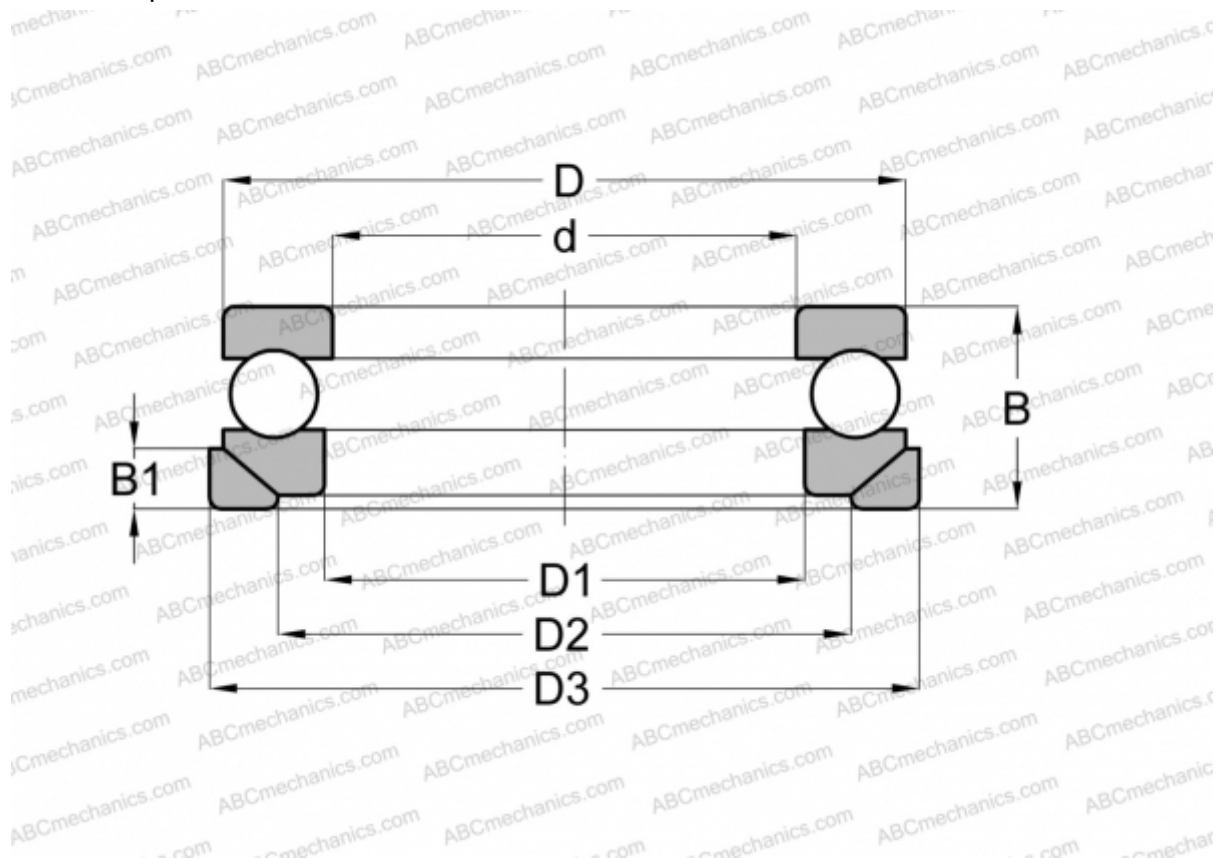

## LR 120 RIV

Thrust ball bearings

TYPE: Ball bearings, Thrust ball bearing, Single direction, With spherical housing locating washer and seating washer, separable

### Technical specification

#### DIMENSIONS, MM

d	120,000
D	170,000
D1	123,000
D2	145,000
D3	175,000
B	46,000
B1	15,000

**WEIGHT, KG** 3,461

**MANUFACTURER** [RIV](#)