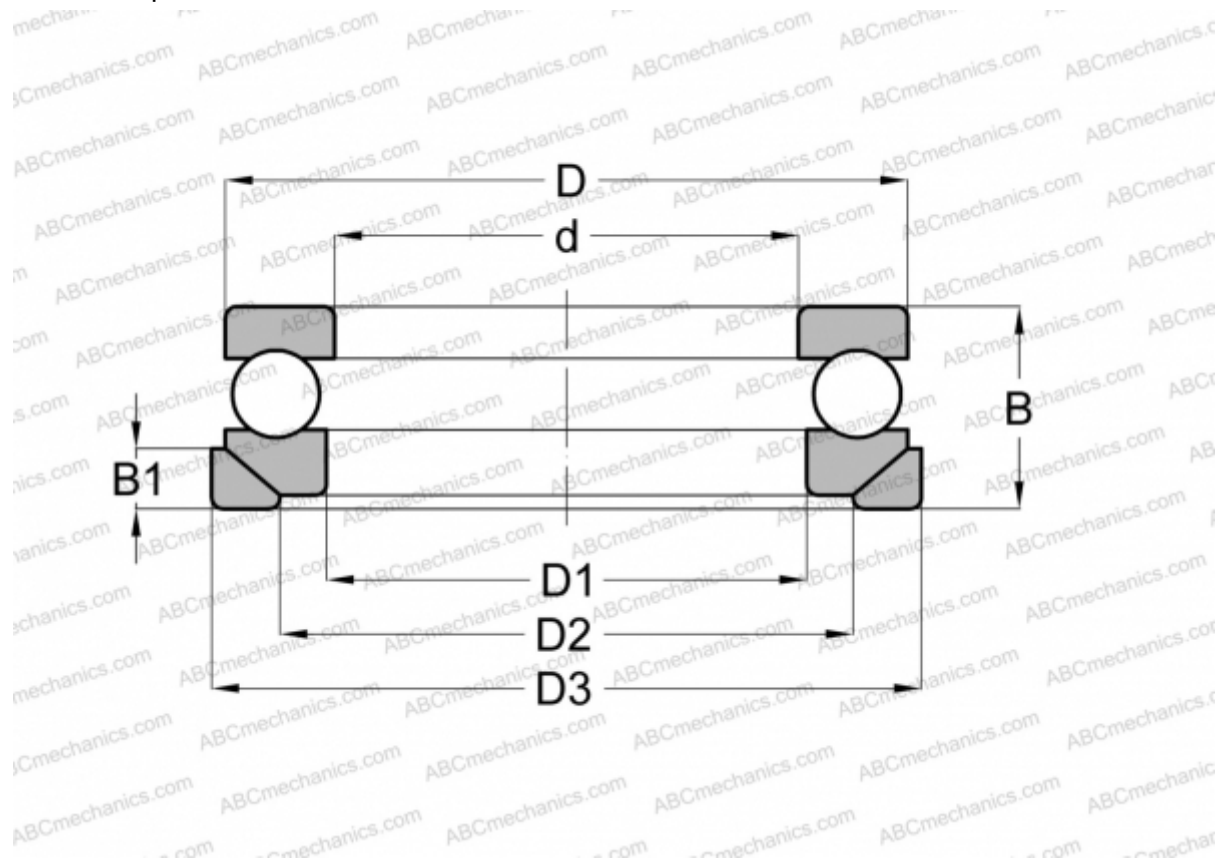

53224+U 224 SKF

Thrust ball bearings

TYPE: Ball bearings, Thrust ball bearing, Single direction, With spherical housing locating washer and seating washer, separable

Technical specification

DIMENSIONS, MM

d	120,000
D	170,000
D1	123,000
D2	145,000
D3	175,000
B	46,000
B1	15,000

WEIGHT, KG 3,200

MANUFACTURER [SKF](#)

INTERCHANGE

ABC	53224+U224
FAG	53224+U224
RIV	LR 120

INCLUDED PRODUCTS

U 224

INTERCHANGE