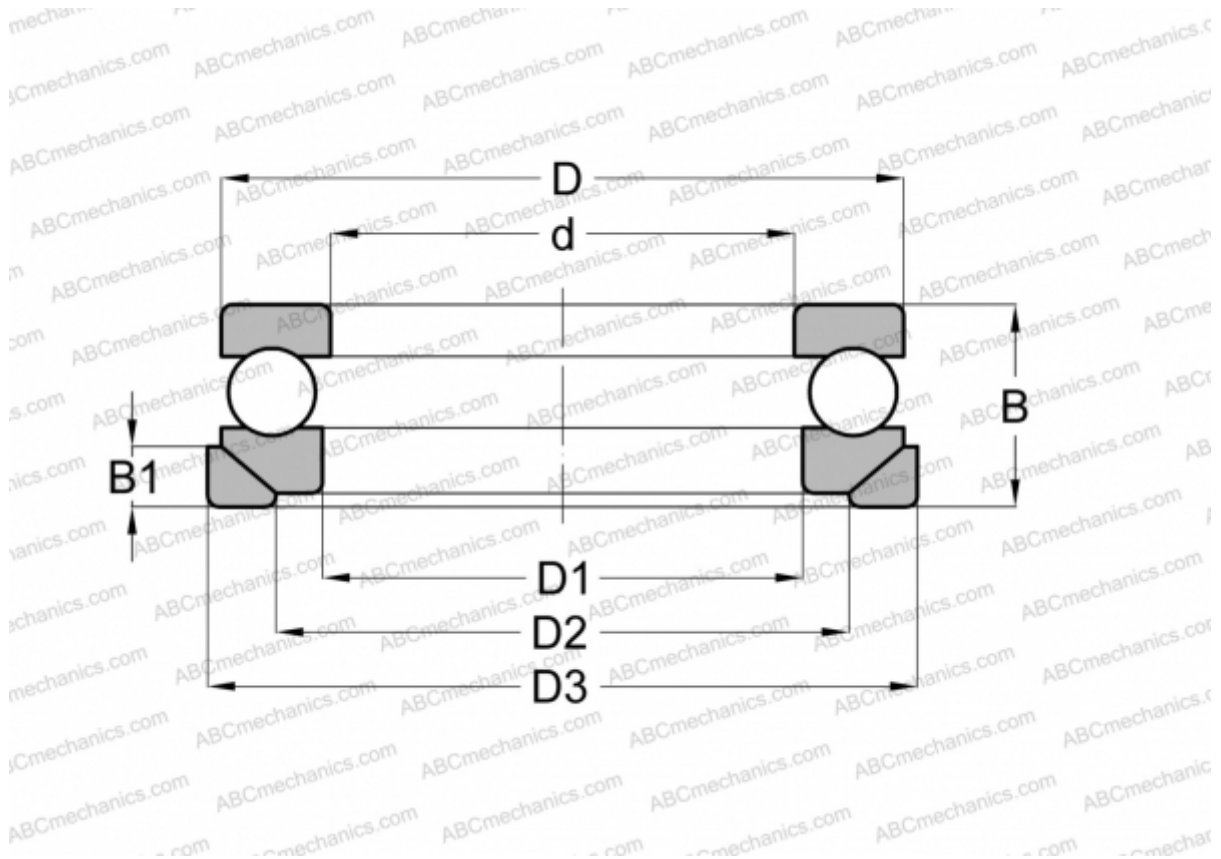

53224 U NSK

Thrust ball bearings

TYPE: Ball bearings, Thrust ball bearing, Single direction, With spherical housing locating washer and seating washer, separable

Technical specification

DIMENSIONS, MM

d	120,000
D	170,000
D1	123,000
D2	145,000
D3	175,000
B	46,000
B1	15,000

WEIGHT, KG 3,461

MANUFACTURER [NSK](#)

INTERCHANGE

ABC	53224+U224
FAG	53224+U224
RIV	LR 120

INTERCHANGE

SKF	53224+U 224
STEYR	53224 U