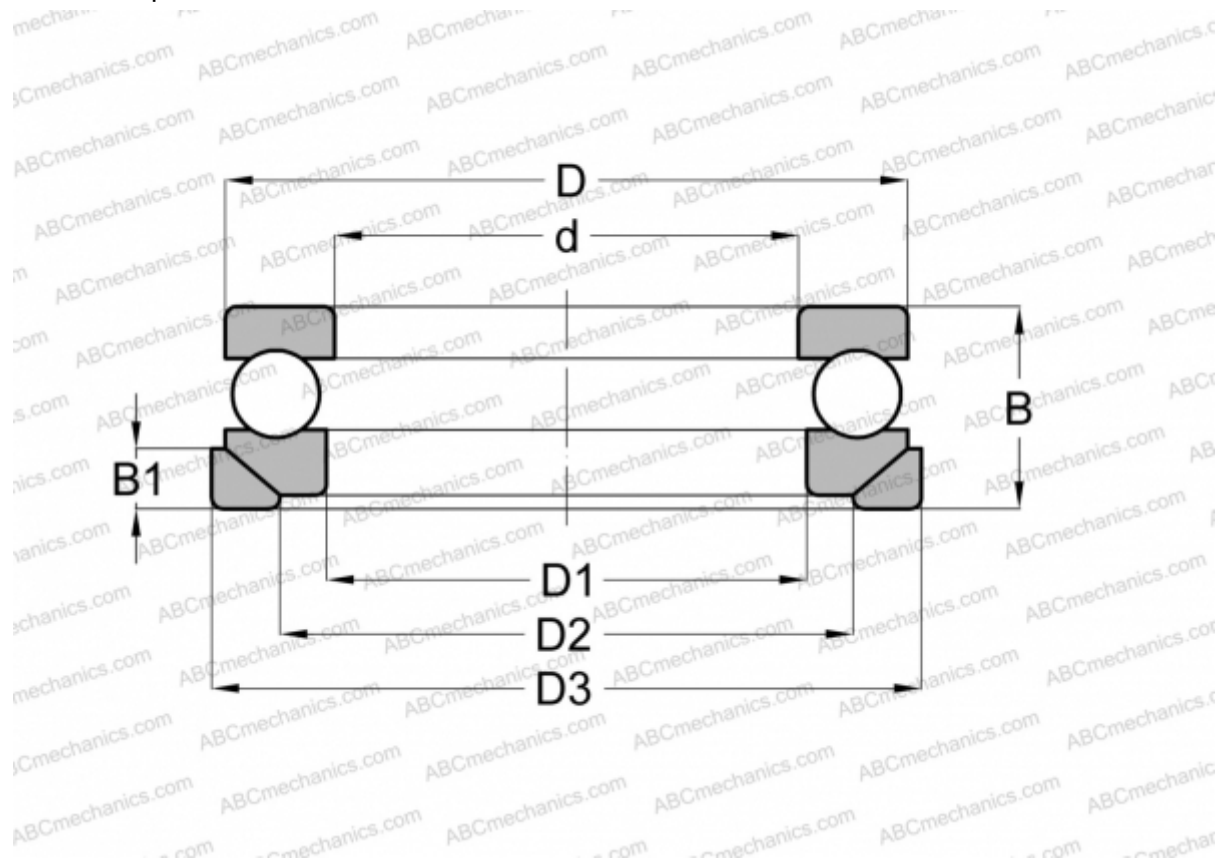

## MR 120 RIV

Thrust ball bearings

TYPE: Ball bearings, Thrust ball bearing, Single direction, With spherical housing locating washer and seating washer, separable

### Technical specification

#### DIMENSIONS, MM

d	120,000
D	205,000
D1	123,000
D2	165,000
D3	220,000
B	80,000
B1	22,000

**WEIGHT, KG** 12,701

**MANUFACTURER** [RIV](#)