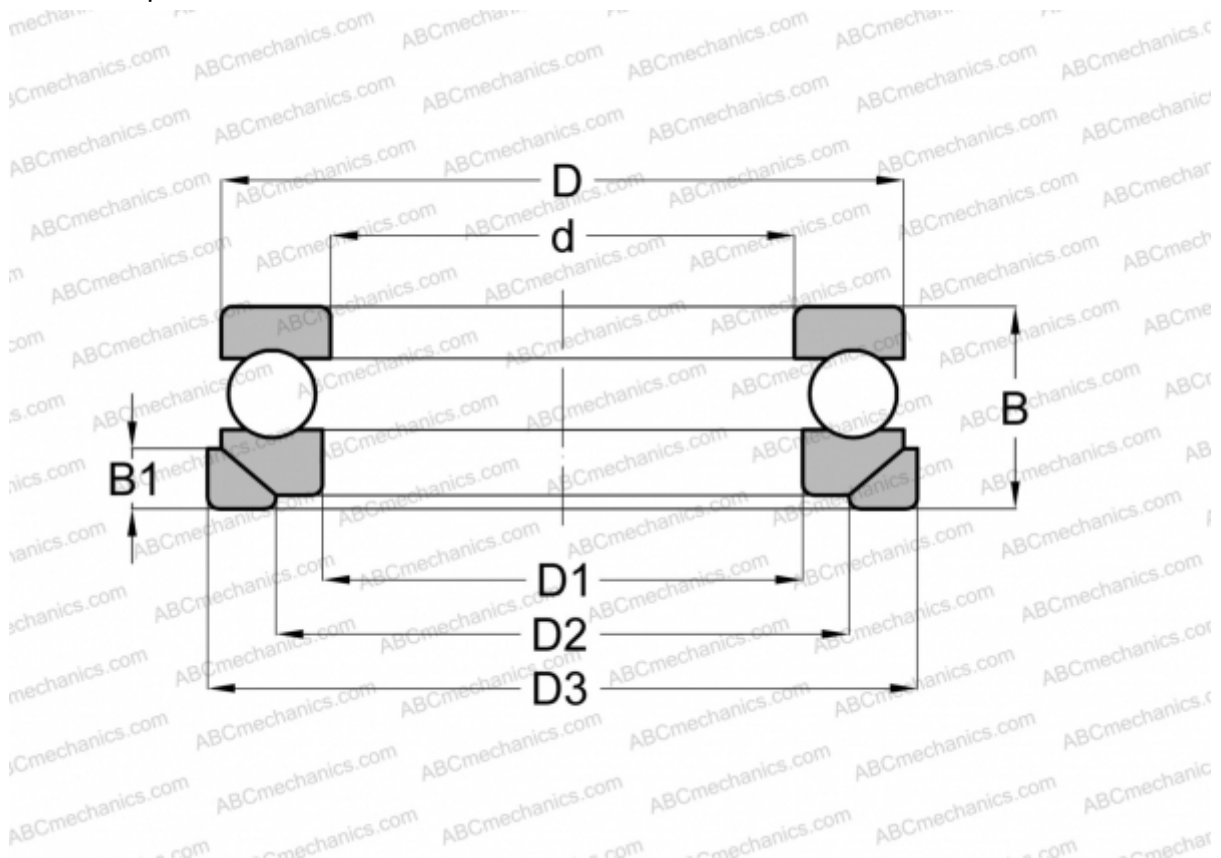

53324 M+U 324 SKF

Thrust ball bearings

TYPE: Ball bearings, Thrust ball bearing, Single direction, With spherical housing locating washer and seating washer, separable

Technical specification

DIMENSIONS, MM

d	120,000
D	205,000
D1	123,000
D2	165,000
D3	220,000
B	80,000
B1	22,000

WEIGHT, KG 12,500

MANUFACTURER [SKF](#)

INTERCHANGE

ABC	53324+U324
FAG	53324MP+U324
RIV	MR 120

INCLUDED PRODUCTS

U 324

INTERCHANGE