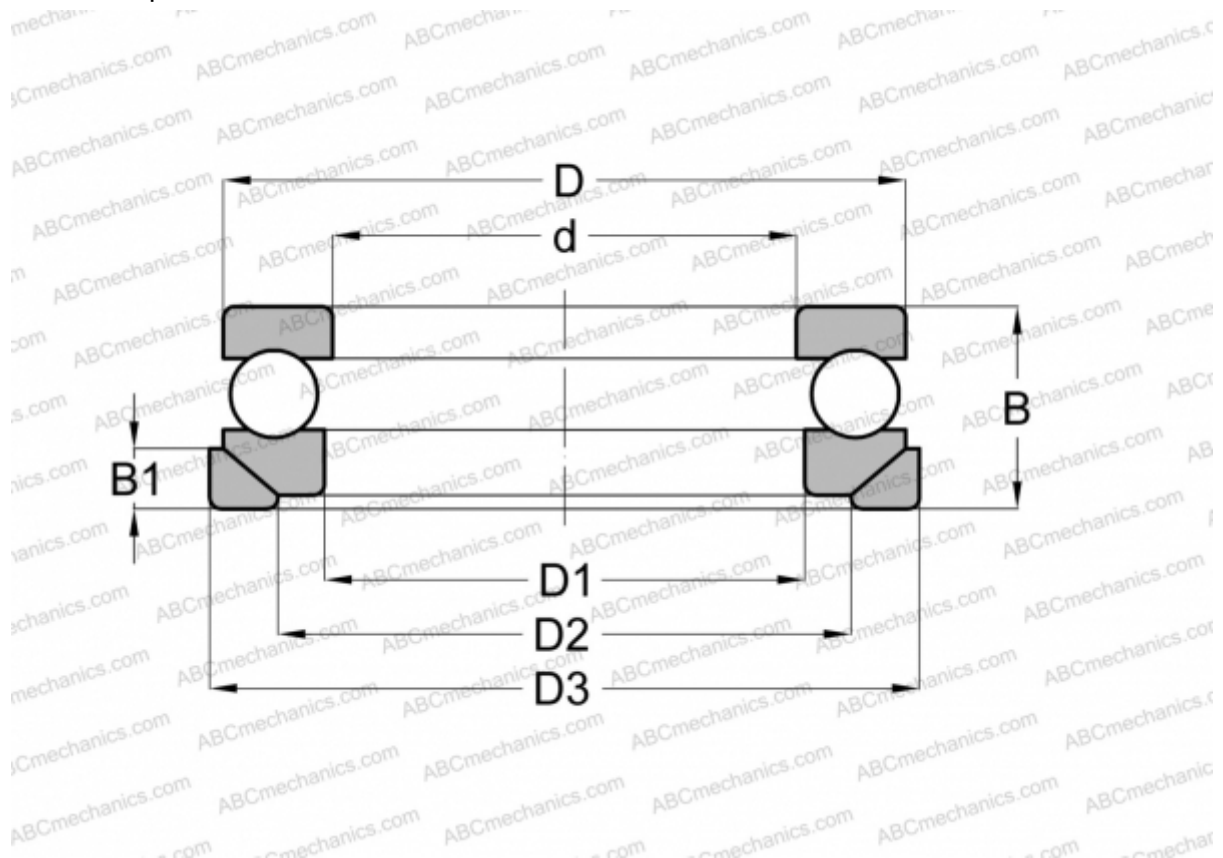

53324 U STEYR

Thrust ball bearings

TYPE: Ball bearings, Thrust ball bearing, Single direction, With spherical housing locating washer and seating washer, separable

Technical specification

DIMENSIONS, MM

d	120,000
D	205,000
D1	123,000
D2	165,000
D3	220,000
B	80,000
B1	22,000

WEIGHT, KG 12,701

MANUFACTURER [STEYR](#)

INTERCHANGE

ABC	53324+U324
FAG	53324MP+U324
RIV	MR 120

INTERCHANGE

SKF	53324 M+U 324
NSK	53324 U