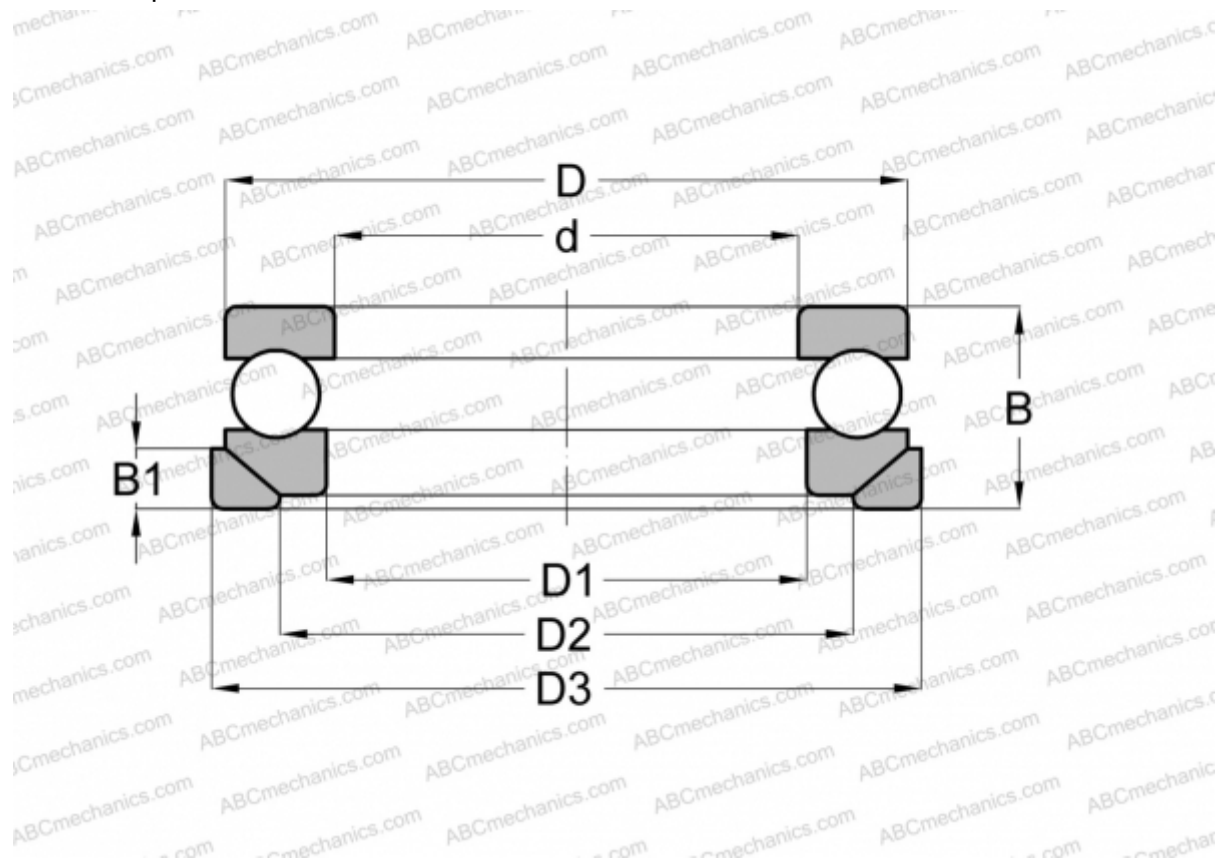

## PR-120 RIV

Thrust ball bearings

TYPE: Ball bearings, Thrust ball bearing, Single direction, With spherical housing locating washer and seating washer, separable

### Technical specification

#### DIMENSIONS, MM

d	120,000
D	245,000
D1	123,000
D2	185,000
D3	260,000
B	118,000
B1	32,000

**WEIGHT, KG** 29,892

**MANUFACTURER** [RIV](#)