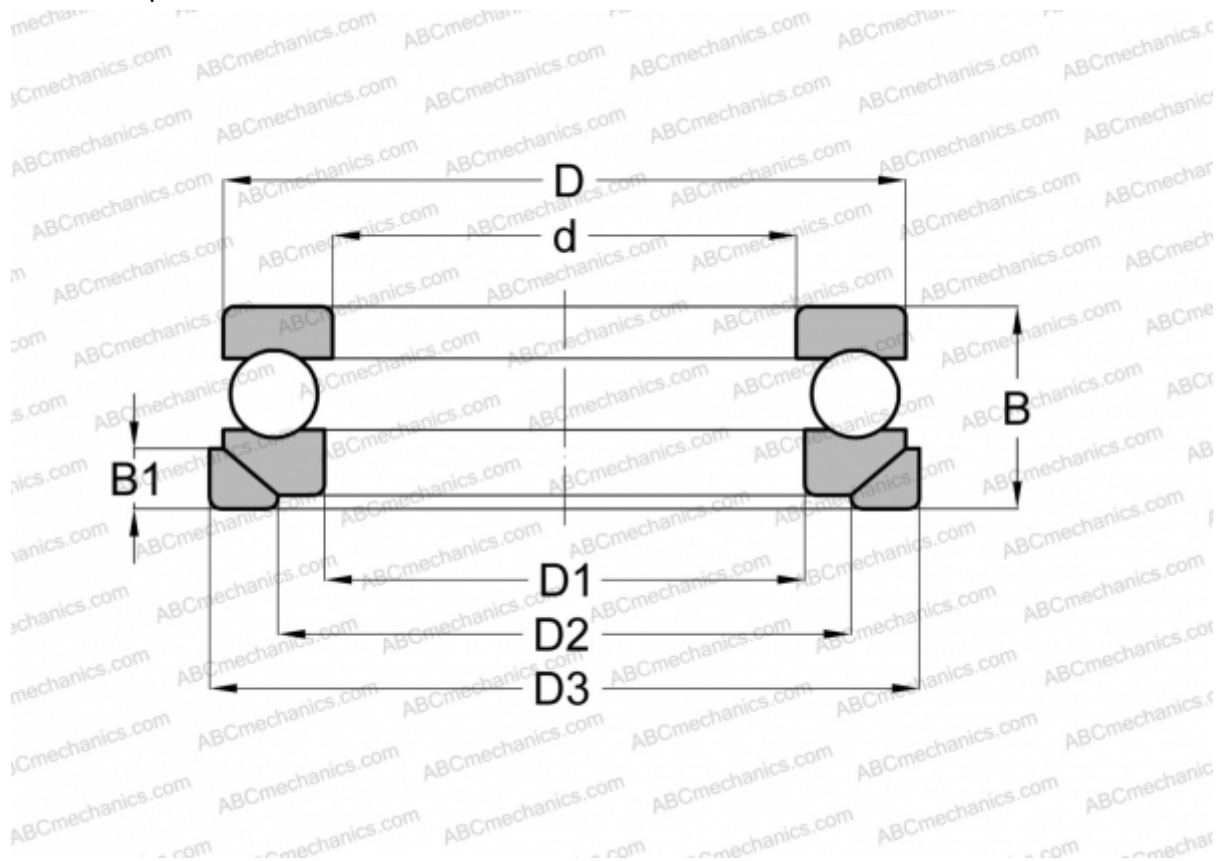

## 53424 U STEYR

Thrust ball bearings

TYPE: Ball bearings, Thrust ball bearing, Single direction, With spherical housing locating washer and seating washer, separable

### Technical specification

#### DIMENSIONS, MM

d	120,000
D	245,000
D1	123,000
D2	185,000
D3	260,000
B	118,000
B1	32,000

**WEIGHT, KG** 29,892

**MANUFACTURER** [STEYR](#)