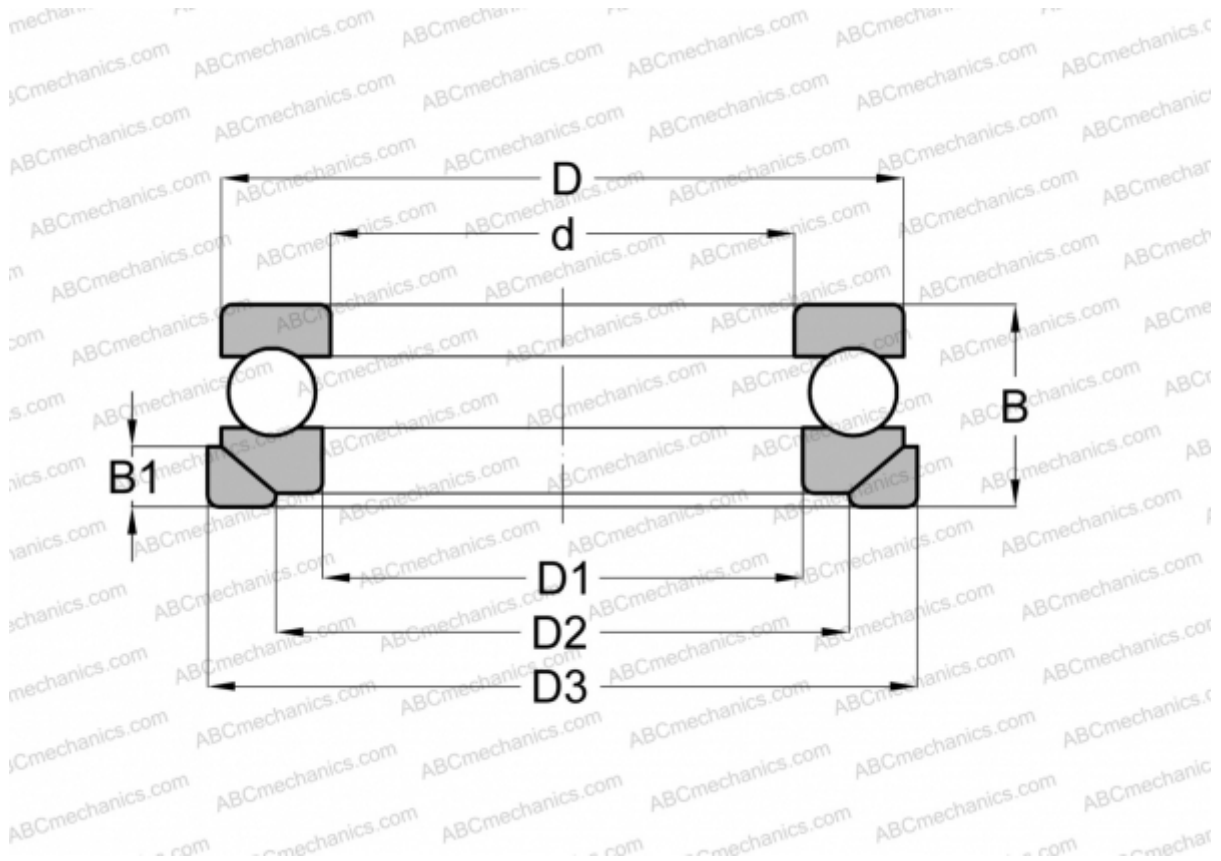

53424 U NSK

Thrust ball bearings

TYPE: Ball bearings, Thrust ball bearing, Single direction, With spherical housing locating washer and seating washer, separable

Technical specification

DIMENSIONS, MM

d	120,000
D	245,000
D1	123,000
D2	185,000
D3	260,000
B	118,000
B1	32,000

WEIGHT, KG 29,892

MANUFACTURER [NSK](#)

INTERCHANGE

ABC	53424+U424
RIV	PR-120
STEYR	53424 U