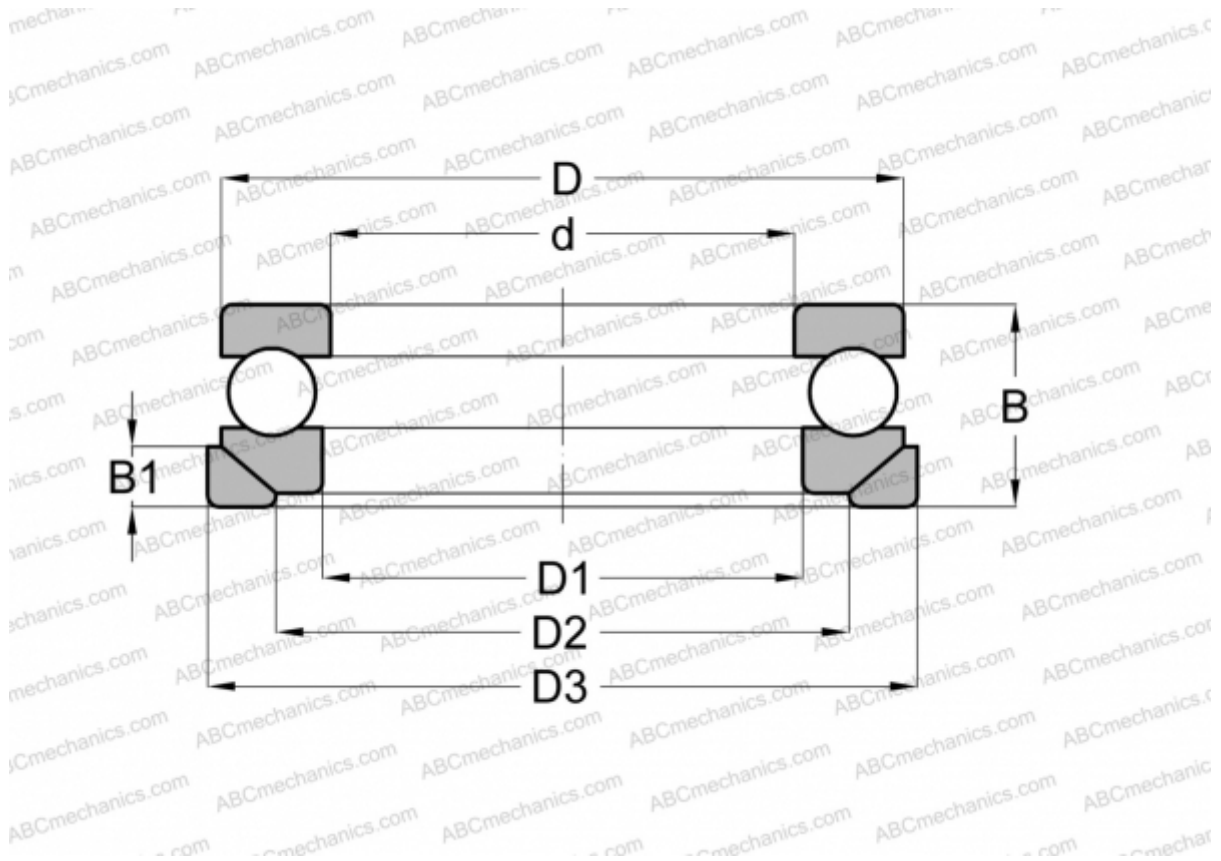

## LR 130 RIV

Thrust ball bearings

TYPE: Ball bearings, Thrust ball bearing, Single direction, With spherical housing locating washer and seating washer, separable

### Technical specification

#### DIMENSIONS, MM

d	130,000
D	187,000
D1	133,000
D2	160,000
D3	195,000
B	53,000
B1	17,000

**WEIGHT, KG** 4,990

**MANUFACTURER** [RIV](#)