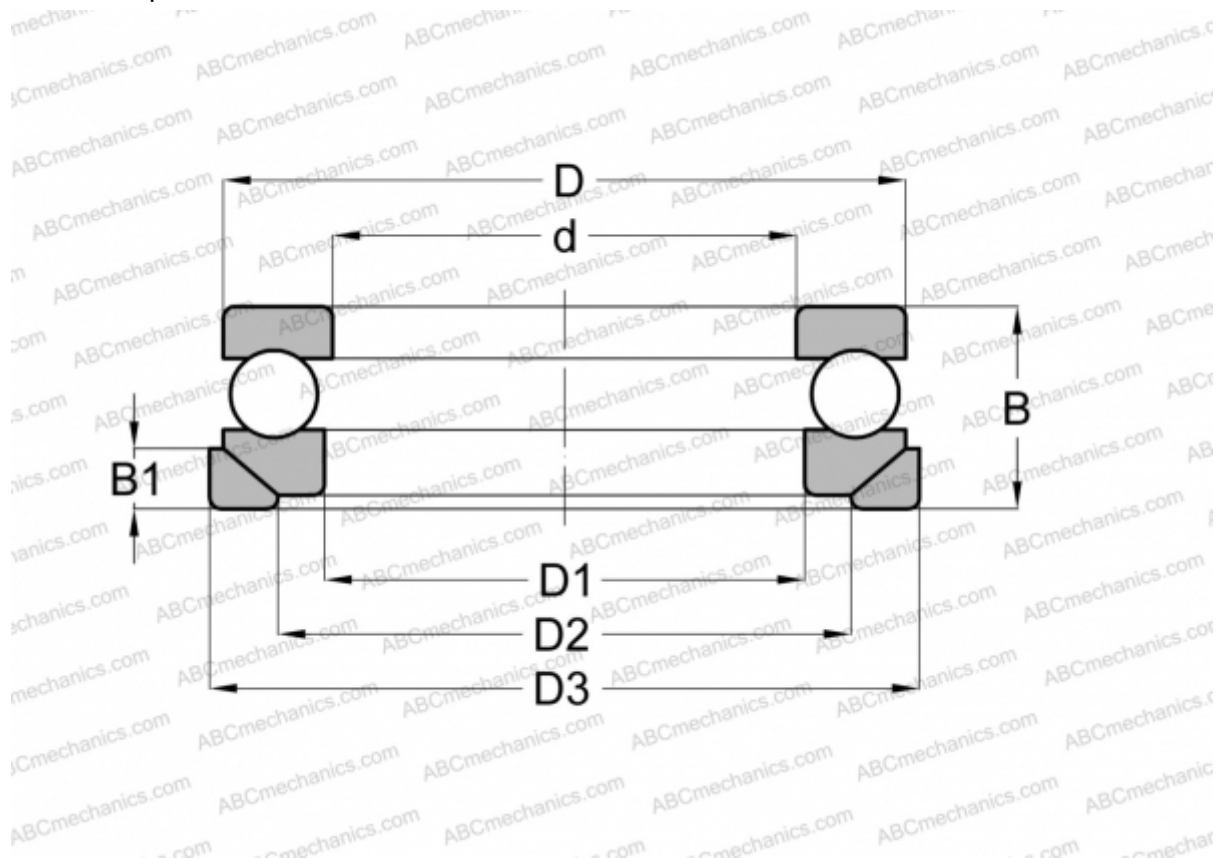

53226+U 226 SKF

Thrust ball bearings

TYPE: Ball bearings, Thrust ball bearing, Single direction, With spherical housing locating washer and seating washer, separable

Technical specification

DIMENSIONS, MM

d	130,000
D	187,000
D1	133,000
D2	160,000
D3	195,000
B	53,000
B1	17,000

WEIGHT, KG 4,850

MANUFACTURER [SKF](#)

INTERCHANGE

ABC	53226+U226
FAG	53226+U226
RIV	LR 130

INCLUDED PRODUCTS

U 226

INTERCHANGE