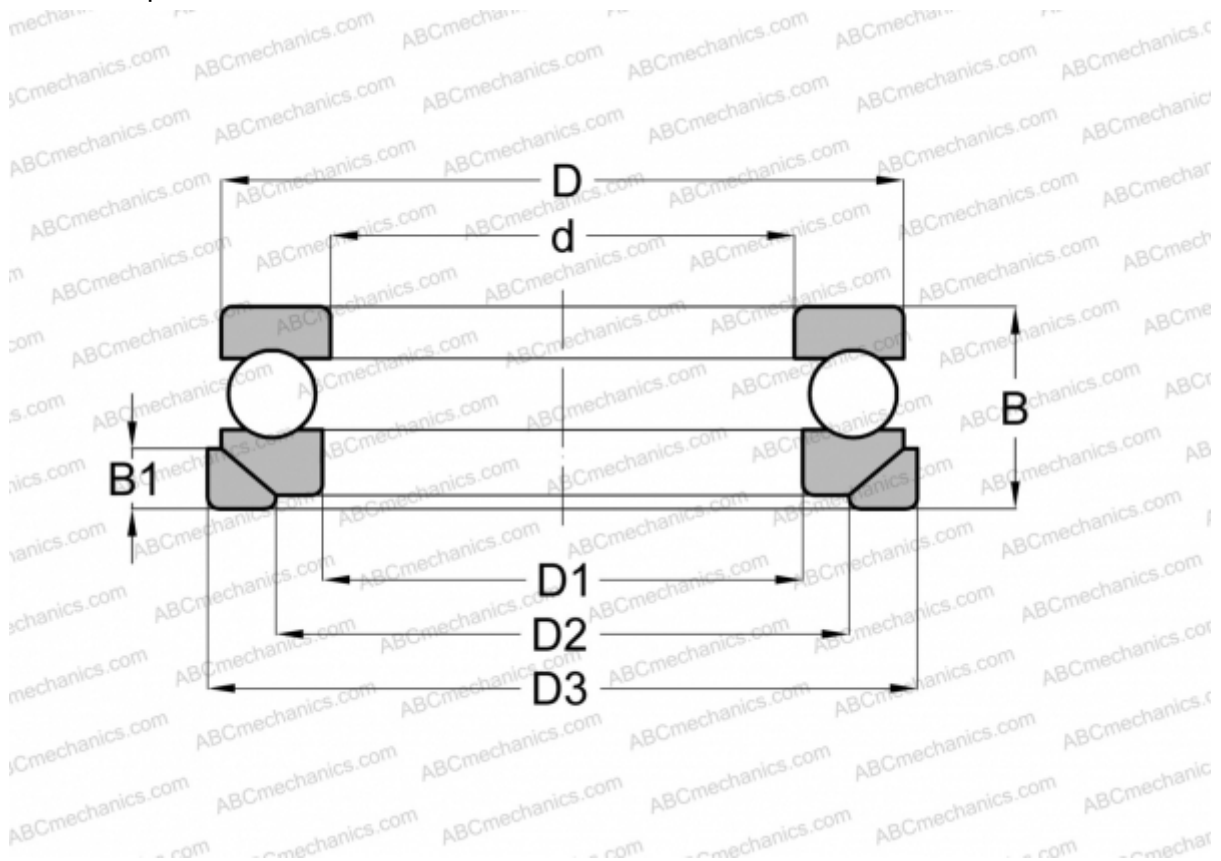

## 53326+U326 ABC

Thrust ball bearings

TYPE: Ball bearings, Thrust ball bearing, Single direction, With spherical housing locating washer and seating washer, separable

### Technical specification

#### DIMENSIONS, MM

d	130,000
D	220,000
D1	134,000
D2	177,000
D3	235,000
B	86,000
B1	26,000

**WEIGHT, KG** 15,513

**MANUFACTURER** [ABC](#)