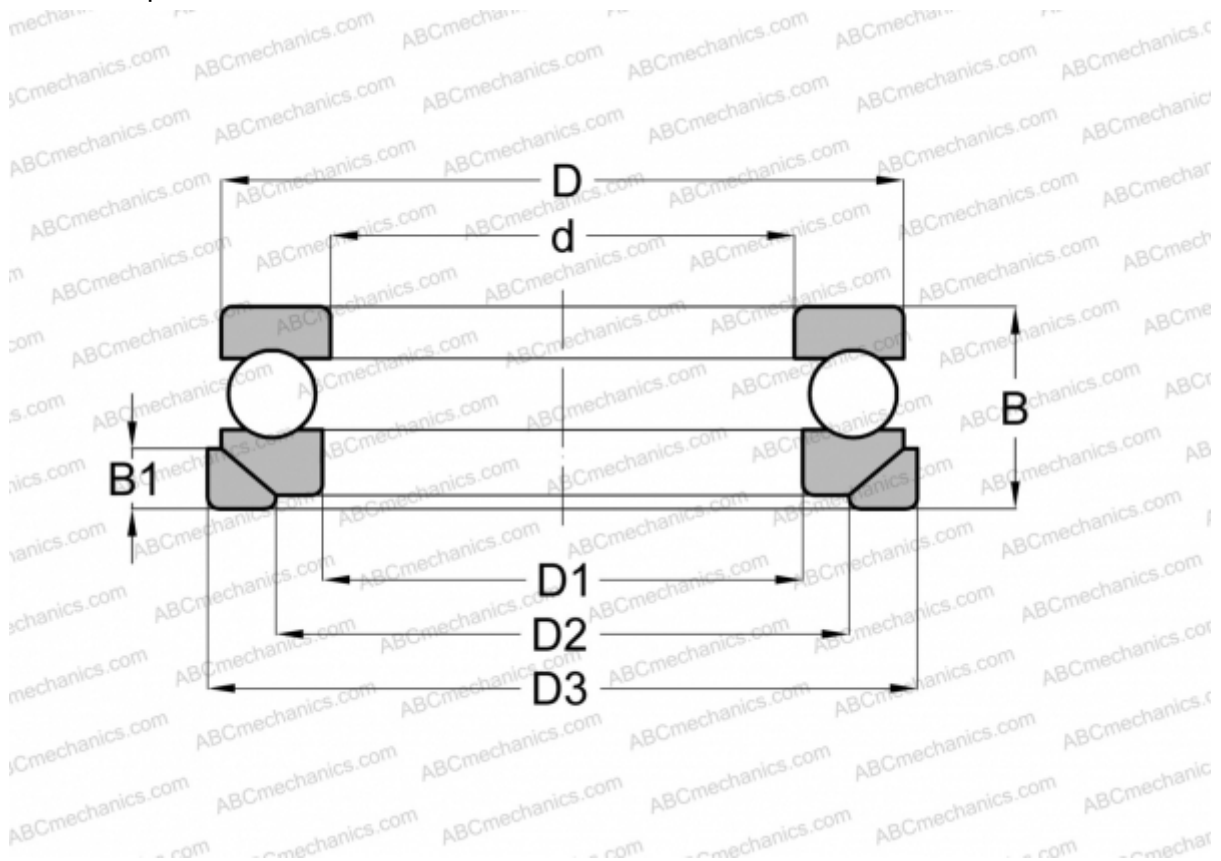

## 53326MP+U326 FAG

Thrust ball bearings

TYPE: Ball bearings, Thrust ball bearing, Single direction, With spherical housing locating washer and seating washer, separable

### Technical specification

#### DIMENSIONS, MM

d	130,000
D	220,000
D1	134,000
D2	177,000
D3	235,000
B	86,000
B1	26,000

**WEIGHT, KG** 15,513

**MANUFACTURER** [FAG](#)