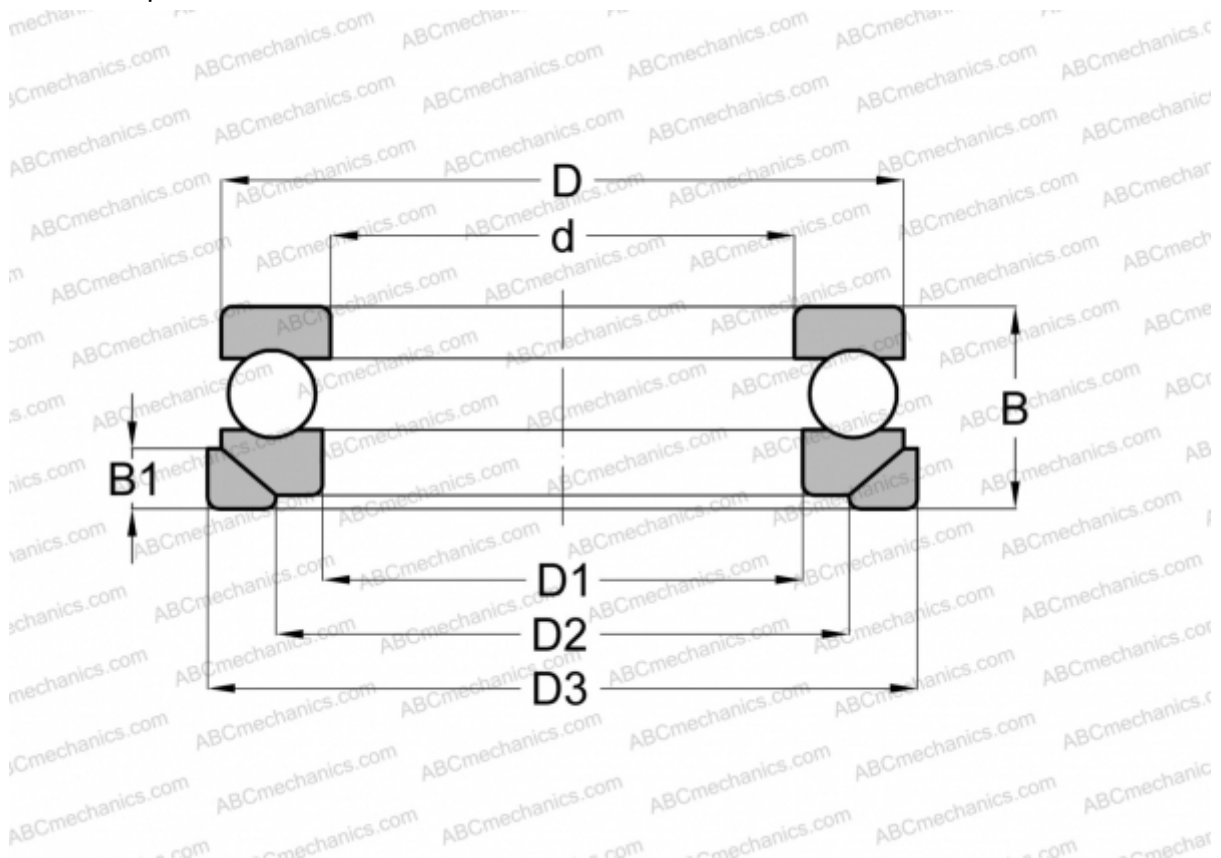

53426+U426 ABC

Thrust ball bearings

TYPE: Ball bearings, Thrust ball bearing, Single direction, With spherical housing locating washer and seating washer, separable

Technical specification

DIMENSIONS, MM

d	130,000
D	265,000
D1	134,000
D2	200,000
D3	280,000
B	128,000
B1	38,000

WEIGHT, KG 37,512

MANUFACTURER [ABC](#)

INTERCHANGE

RIV	PR-130
STEYR	53426 U
NSK	53426 U