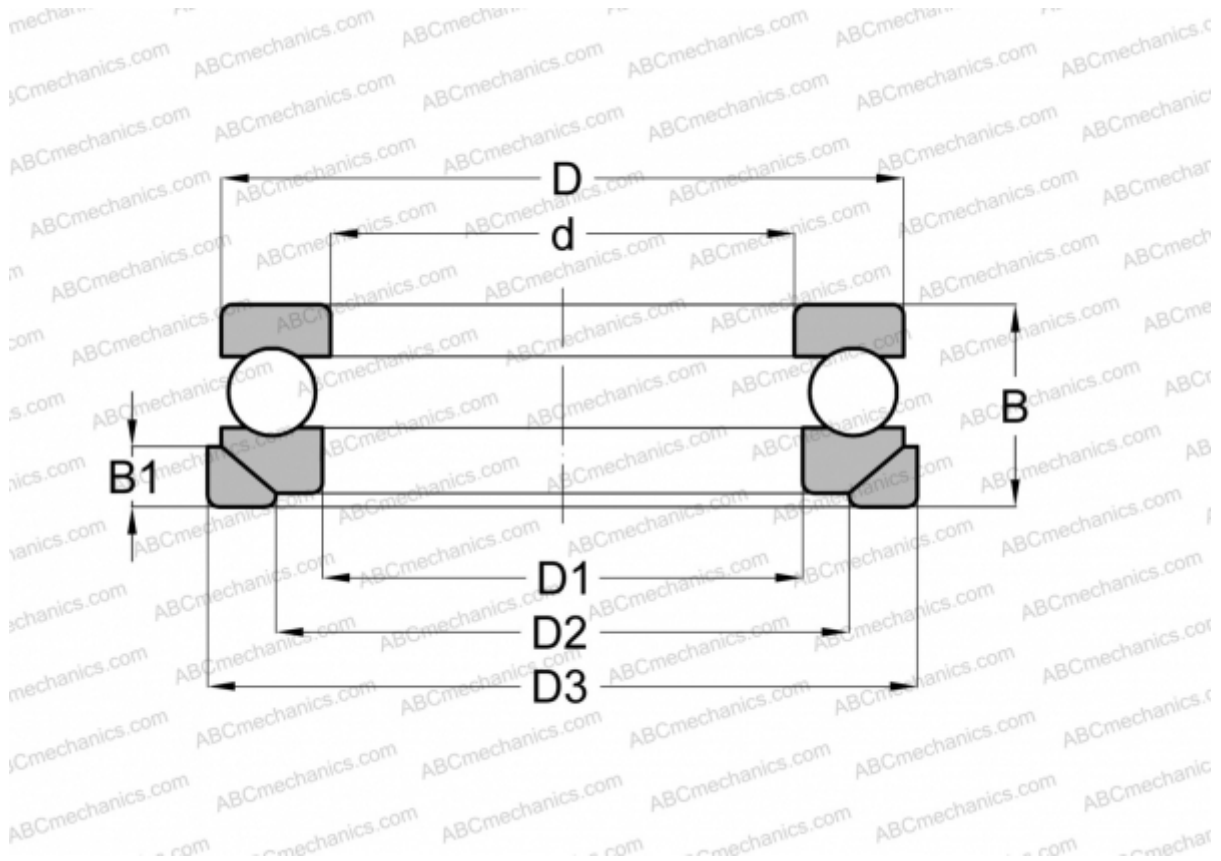

53426 U NSK

Thrust ball bearings

TYPE: Ball bearings, Thrust ball bearing, Single direction, With spherical housing locating washer and seating washer, separable

Technical specification

DIMENSIONS, MM

d	130,000
D	265,000
D1	134,000
D2	200,000
D3	280,000
B	128,000
B1	38,000

WEIGHT, KG 37,512

MANUFACTURER [NSK](#)

INTERCHANGE

ABC	53426+U426
RIV	PR-130
STEYR	53426 U