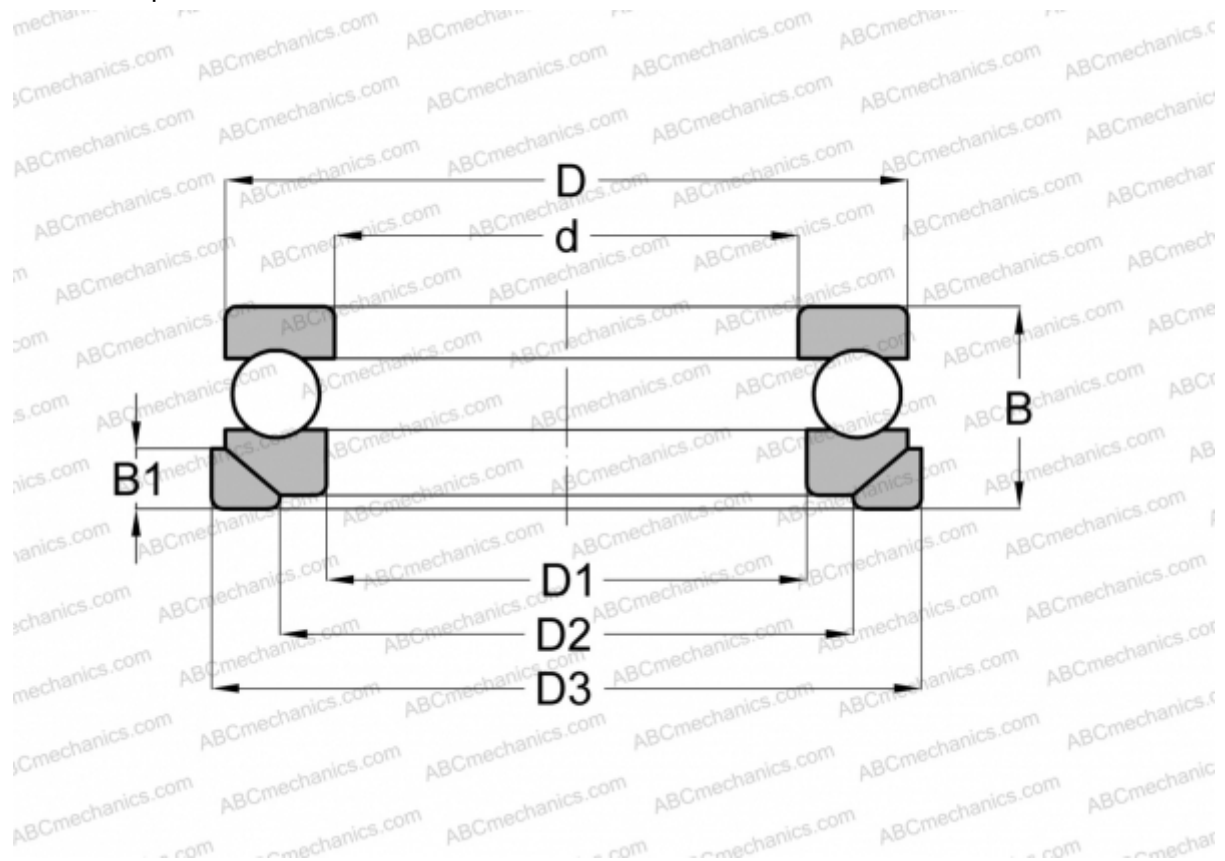

## 53228+U228 ABC

Thrust ball bearings

TYPE: Ball bearings, Thrust ball bearing, Single direction, With spherical housing locating washer and seating washer, separable

### Technical specification

#### DIMENSIONS, MM

d	140,000
D	197,000
D1	143,000
D2	170,000
D3	210,000
B	55,000
B1	17,000

**WEIGHT, KG** 5,987

**MANUFACTURER** [ABC](#)